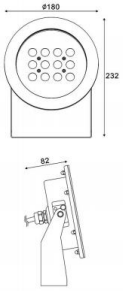

Complete Product Data

Code#	OTUW17012-48RGBW
Wattage	48w
Installation Type	Recessed
Dimension	φ180mm*82mm*232mm
Cutout	/
IP Rating	IP68
IK Rate	IK08
Luminous Flux	/
Beam Angle	8°, 12°, 25°, 30°, 45°, 60°
Working Temperature	-25°C ~55°C
Certificates	/
Warranty	3 Years
Packing Size	/

Dimensions&Installation

PLEASE FIND A QUALIFIED ELECTRICIAN FOR INSTALLATION. Please read the instructions before you install and use the underwater light.

1. Make sure the power is turned off in which you are installing the products.
2. Drill holes in the pool according to size, embedded plastic expansion pipe. (fig 1)
3. Use self-tapping screws to fix the lamps. (fig 2)
4. Use 2 core waterproof connector to connect the lamp power cord to the DC24V drive output power cord. (fig 3)
6. Restore power at the source and the installation is complete.