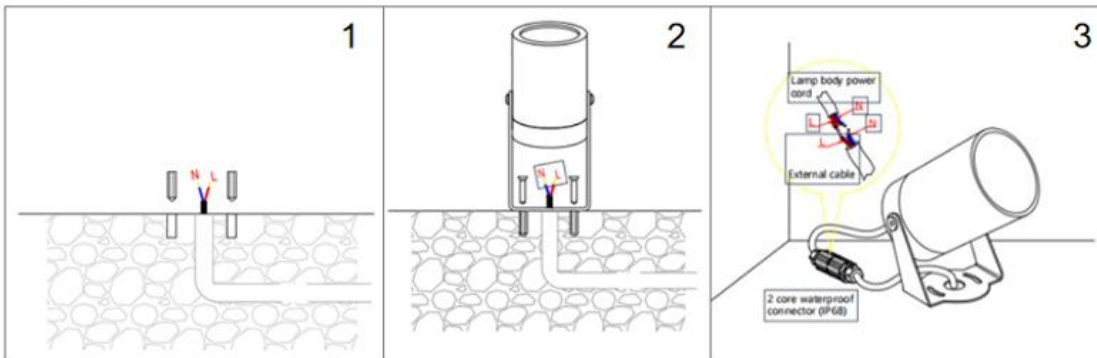

PRODUCT DATASHEET

OUTDOOR LIGHTING | OUTDOOR- UNDERWATER

Outdoor lighting | Recessed mounted underwater light | 48w | Round shape
Code# OTUW17013-48RGBW

Areas of Application

- Swimming pool
- Fountains
- Aquariums
- Waterscape sculpture
- Waterfalls
- Rivers

Complete Product Data

Code#	OTUW17012-48RGBW
Wattage	48w
Installation Type	Recessed
Dimension	φ180mm*82mm*232mm
Cutout	/
IP Rating	IP68
IK Rate	IK08
Luminous Flux	/
Beam Angle	8°, 12°, 25°, 30°, 45°, 60°
Working Temperature	-25°C ~55°C
Certificates	/
Warranty	3 Years
Packing Size	/

Dimensions&Installation

PLEASE FIND A QUALIFIED ELECTRICIAN FOR INSTALLATION. Please read the instructions before you install and use the underwater light.

1. Make sure the power is turned off in which you are installing the products.
2. Drill holes in the pool according to size, embedded plastic expansion pipe. (fig 1)
3. Use self-tapping screws to fix the lamps. (fig 2)
4. Use 2 core waterproof connector to connect the lamp power cord to the DC24V drive output power cord. (fig 3)
6. Restore power at the source and the installation is complete.