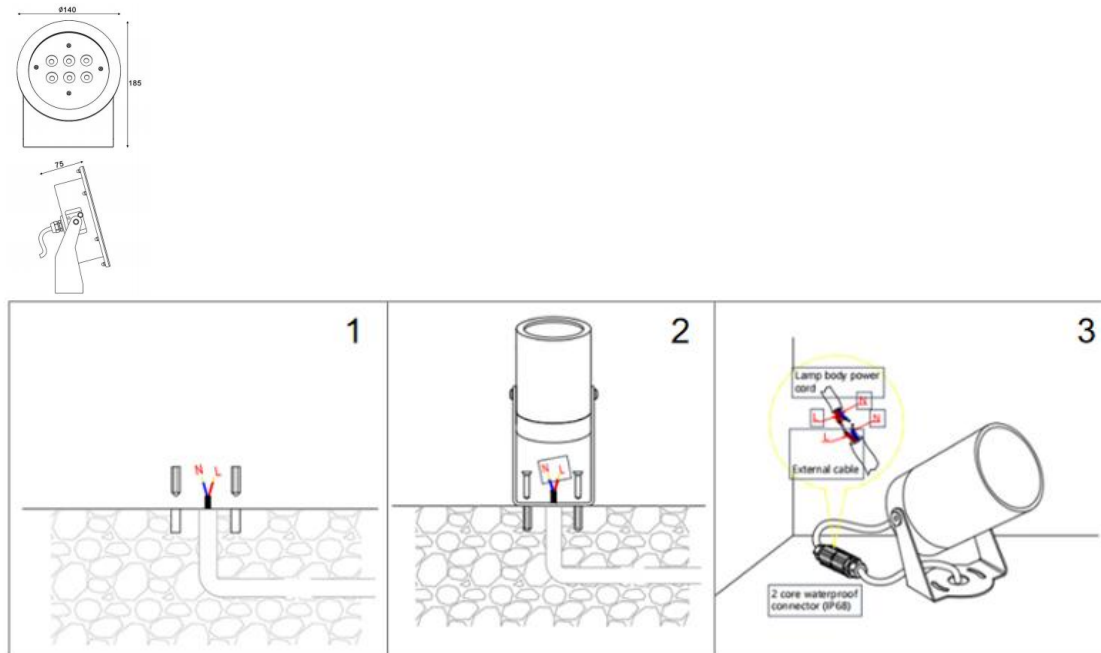

PRODUCT DATASHEET

OUTDOOR LIGHTING | OUTDOOR- UNDERWATER

Outdoor lighting | Recessed mounted underwater light | 18w | Round shape
Code# OTUW17012-18RGB

Areas of Application

- Swimming pool
- Fountains
- Aquariums
- Waterscape sculpture
- Waterfalls
- Rivers

Complete Product Data

Code#	OTUW17012-18RGB
Wattage	18w
Installation Type	Recessed
Dimension	φ140mm*75mm*185mm
Cutout	/
IP Rating	IP68
IK Rate	IK08
Luminous Flux	/
Beam Angle	8°, 12°, 25°, 30°, 45°, 60°
Working Temperature	-25°C ~55°C
Certificates	/
Warranty	3 Years
Packing Size	/

Dimensions&Installation

PLEASE FIND A QUALIFIED ELECTRICIAN FOR INSTALLATION. Please read the instructions before you install and use the underwater light.

1. Make sure the power is turned off in which you are installing the products.
2. Drill holes in the pool according to size, embedded plastic expansion pipe. (fig 1)
3. Use self-tapping screws to fix the lamps. (fig 2)
4. Use 2 core waterproof connector to connect the lamp power cord to the DC24V drive output power cord. (fig 3)
6. Restore power at the source and the installation is complete.