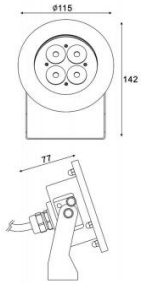

Complete Product Data

Code#	OTUW17011-16RGBW
Wattage	16w
Installation Type	Recessed
Dimension	φ115mm*77mm*142mm
Cutout	/
IP Rating	IP68
IK Rate	IK08
Luminous Flux	/
Beam Angle	8°, 12°, 25°, 30°, 45°, 60°
Working Temperature	-25°C ~55°C
Certificates	/
Warranty	3 Years
Packing Size	/

Dimensions&Installation

PLEASE FIND A QUALIFIED ELECTRICIAN FOR INSTALLATION. Please read the instructions before you install and use the underwater light.

1. Make sure the power is turned off in which you are installing the products.
2. Drill holes in the pool according to size, embedded plastic expansion pipe. (fig 1)
3. Use self-tapping screws to fix the lamps. (fig 2)
4. Use 2 core waterproof connector to connect the lamp power cord to the DC24V drive output power cord. (fig 3)
6. Restore power at the source and the installation is complete.