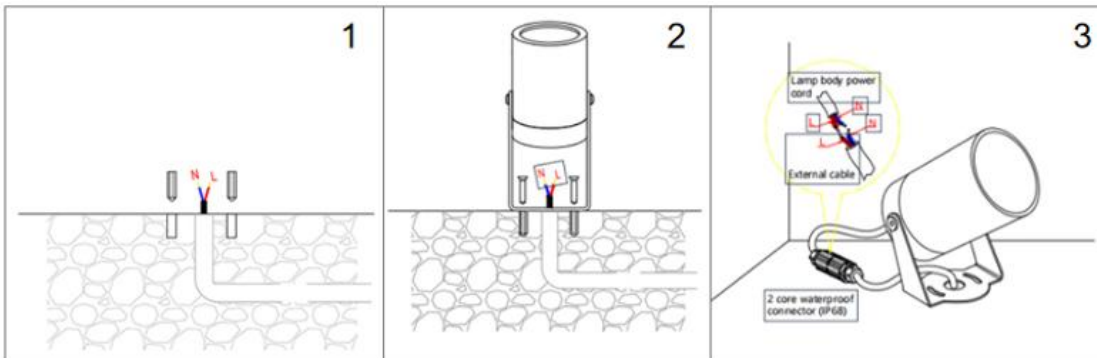

PRODUCT DATASHEET

OUTDOOR LIGHTING | OUTDOOR- UNDERWATER

Outdoor lighting | Recessed mounted underwater light | 16w | Round shape
Code# OTUW17011-16RGBW

Areas of Application

- Swimming pool
- Fountains
- Aquariums
- Waterscape sculpture
- Waterfalls
- Rivers

Complete Product Data

Code#	OTUW17011-16RGBW
Wattage	16w
Installation Type	Recessed
Dimension	φ115mm*77mm*142mm
Cutout	/
IP Rating	IP68
IK Rate	IK08
Luminous Flux	/
Beam Angle	8°, 12°, 25°, 30°, 45°, 60°
Working Temperature	-25°C ~55°C
Certificates	/
Warranty	3 Years
Packing Size	/

Dimensions&Installation

PLEASE FIND A QUALIFIED ELECTRICIAN FOR INSTALLATION. Please read the instructions before you install and use the underwater light.

1. Make sure the power is turned off in which you are installing the products.
2. Drill holes in the pool according to size, embedded plastic expansion pipe. (fig 1)
3. Use self-tapping screws to fix the lamps. (fig 2)
4. Use 2 core waterproof connector to connect the lamp power cord to the DC24V drive output power cord. (fig 3)
6. Restore power at the source and the installation is complete.