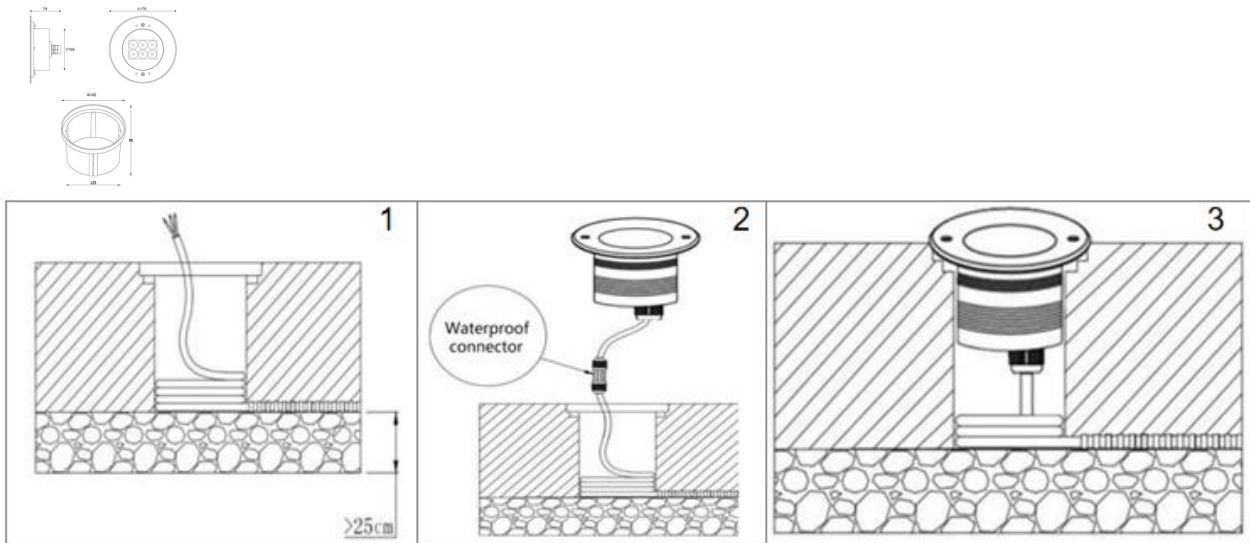

Complete Product Data

Code#	OTUW17004-12
Wattage	12w
Installation Type	Recessed
Dimension	φ170mm*78mm
Cutout	φ145mm*95mm
IP Rating	IP68
IK Rate	IK08
Luminous Flux	840lm
Beam Angle	8°, 15°, 25°, 30°, 45°, 60°, 90°
Working Temperature	-25°C ~55°C
Certificates	/
Warranty	3 Years
Packing Size	/

Dimensions&Installation

PLEASE FIND A QUALIFIED ELECTRICIAN FOR INSTALLATION. Please read the instructions before you install and use the underwater light.

1. Make sure the power is turned off in which you are installing the products.
2. Install the pre-buried bucket underground, the top surface should be at the same level as the ground, and the cable needs to pass through the pre-buried bucket. (Fig 1)
3. Connect the cables to the lights. Keep it long enough for future maintenance. (Fig 2)
4. Put the light fixture into the pre-buried bucket. (Fig 3)
5. Restore power at the source and the installation is complete.