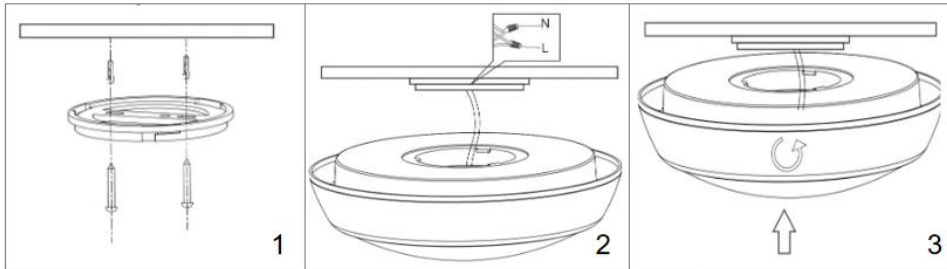

Dimensions&Installation

PLEASE FIND A QUALIFIED ELECTRICIAN FOR INSTALLATION. Please read the instructions before you install and use the ceiling light.

1. Make sure the power is turned off in which you are installing the products.
2. Fix the screws through the underbed. (Fig 1)
3. Connecting the L/N wire accordingly in the junction box. (Fig 2)
4. Hold the lamp and rotate clockwise, Fix it with screws. (Fig 3)
5. Restore power at the source and the installation is complete.