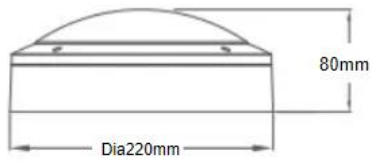

Dimensions&Installation

PLEASE FIND A QUALIFIED ELECTRICIAN FOR INSTALLATION. Please read the instructions before you install and use the ceiling light.

1. Make sure the power is turned off in which you are installing the products.
2. Fix the screws through the underbed. (Fig 1)
3. Connecting the L/N wire accordingly in the junction box. (Fig 2)
4. Hold the lamp and rotate clockwise, Fix it with screws. (Fig 3)
5. Restore power at the source and the installation is complete.