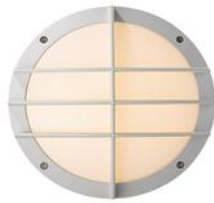

PRODUCT DATASHEET

DOWNLIGHTS | DAMP-PROOF LUMINAIRES

Downlights | Surface mounted ceiling light | 12w | Round shape

Code# DPR20011E-12

Areas of Application

- Outdoor
- Garden
- Parking
- Garage
- Balcony
- Bathroom, kitchen, corridor, toilet, residential interiors

Product Features

- IP65 waterproof
- High luminous efficacy, high CRI
- Die-cast aluminum housing, ensure excellent heat dissipation
- Energy savings of up to 90% compared to halogen lamp spotlights
- CCT optional and dimmable
- High transmission lampshade
- Anti-glare, without flicker
- Easy and quick installation

Complete Product Data

Code#	DPR20011E-12
Wattage	12w
Installation Type	Surface
Dimension	φ220mm*80mm
Cutout	/
IP Rating	IP65
Luminous Flux	900lm
Beam Angle	/
Working Temperature	-25°C ~55°C
Certificates	/
Warranty	3 Years
Packing Size	/

Material&Housing Data

Housing Color	Sand black/ Sand white/ Sand grey
Reflector Color	/
Housing Material	Die-cast Alumininum + PC

Photometric Data

LED chip brand	Cree/ Osram /Bridgelux/ Epistar etc.
Chip Type	SMD
Color Temperature	2700K, 3000K, 4000K, 6000K
CRI	>80
Life time	>50000Hrs
Lumens efficacy	100-120lm/w