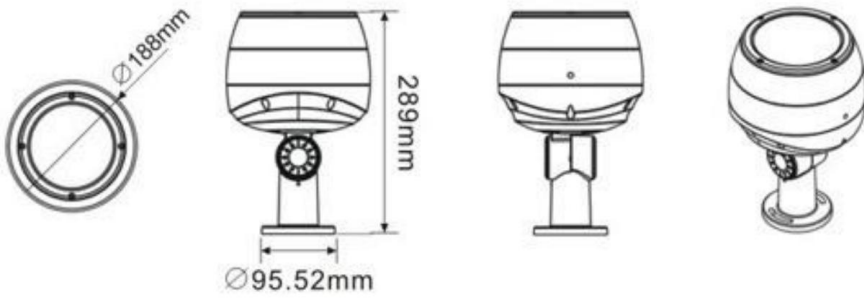

Dimensions&Installation

Wall Installation Method