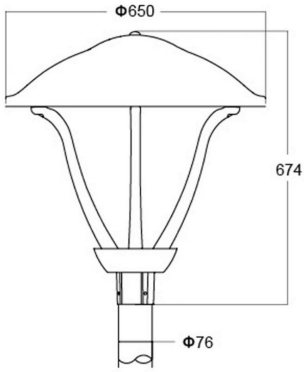

Complete Product Data

Code#	ST24003-75
Wattage	75w
Installation Type	Pole top
Dimension	Φ 650*674mm
Pole Dimension	Φ 76mm
IP Rating	IP65
Luminous Flux	8985lm
Beam Angle	/
Working Temperature	-25°C ~55°C
Certificates	/
Warranty	3 Years
Packing Size	/

Dimensions & Polar Diagram

TYPE A

TYPE B

TYPE C