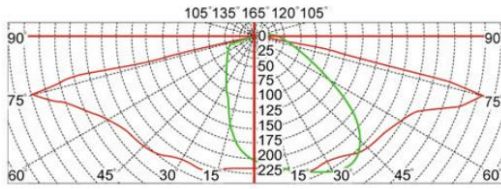

Material&Housing Data

Housing Color	RAL9005, RAL7015
Reflector Color	/
Housing Material	Die-cast Alumicnum + Tempered glass

Photometric Data

LED chip brand	Cree/ Osram /Bridgelux/ Epistar etc.
Chip Type	SMD
Color Temperature	2700K, 3000K, 4000K, 6000K
CRI	>80
Life time	>50000Hrs
Lumens efficacy	100-120lm/w

Dimensions & Polar Diagram

TYPE A

TYPE B

TYPE C