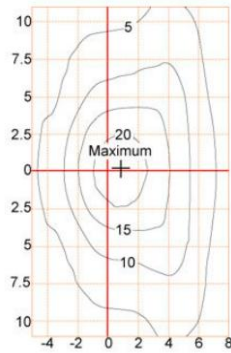

Complete Product Data

Code#	ST24003-75
Wattage	75w
Installation Type	Pole top
Dimension	Φ 650*674mm
Pole Dimension	Φ 76mm
IP Rating	IP65
Luminous Flux	8985lm
Beam Angle	/
Working Temperature	-25°C ~55°C
Certificates	/
Warranty	3 Years
Packing Size	/

Material&Housing Data

Housing Color	RAL9005, RAL7015
Reflector Color	/
Housing Material	Die-cast Alumicnum + Tempered glass

Photometric Data

LED chip brand	Cree/ Osram /Bridgelux/ Epistar etc.
Chip Type	SMD
Color Temperature	2700K, 3000K, 4000K, 6000K
CRI	>80
Life time	>50000Hrs
Lumens efficacy	100-120lm/w

Dimensions & Polar Diagram

TYPE A

TYPE B

TYPE C