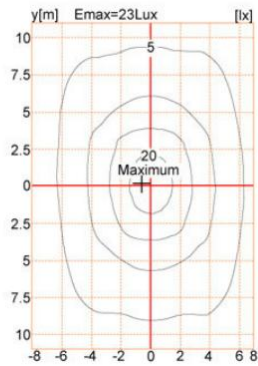

Complete Product Data

Code#	ST24003-75
Wattage	75w
Installation Type	Pole top
Dimension	Φ 650*674mm
Pole Dimension	Φ 76mm
IP Rating	IP65
Luminous Flux	8985lm
Beam Angle	/
Working Temperature	-25°C ~55°C
Certificates	/
Warranty	3 Years
Packing Size	/

Material&Housing Data

Housing Color	RAL9005, RAL7015
Reflector Color	/
Housing Material	Die-cast Alumicnum + Tempered glass

Photometric Data

LED chip brand	Cree/ Osram /Bridgelux/ Epistar etc.
Chip Type	SMD
Color Temperature	2700K, 3000K, 4000K, 6000K
CRI	>80
Life time	>50000Hrs
Lumens efficacy	100-120lm/w

Dimensions & Polar Diagram

TYPE A

TYPE B

TYPE C