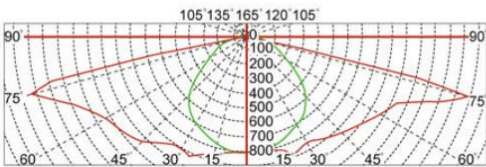

Material&Housing Data

Housing Color	RAL9005, RAL7015
Reflector Color	/
Housing Material	Die-cast Alumicnum + Tempered glass

Photometric Data

LED chip brand	Cree/ Osram /Bridgelux/ Epistar etc.
Chip Type	SMD
Color Temperature	2700K, 3000K, 4000K, 6000K
CRI	>80
Life time	>50000Hrs
Lumens efficacy	100-120lm/w

Dimensions & Polar Diagram

TYPE A

TYPE B

TYPE C