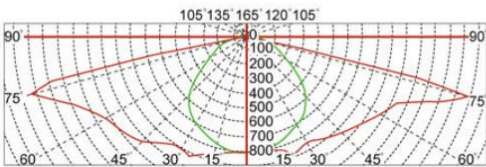

Material&Housing Data

Housing Color	RAL9005, RAL7015
Reflector Color	/
Housing Material	Die-cast Alumininum + Tempered glass

Photometric Data

LED chip brand	Cree/ Osram /Bridgelux/ Epistar etc.
Chip Type	SMD
Color Temperature	2700K, 3000K, 4000K, 6000K
CRI	>80
Life time	>50000Hrs
Lumens efficacy	100-120lm/w

Dimensions & Polar Diagram

TYPE A

TYPE B

TYPE C