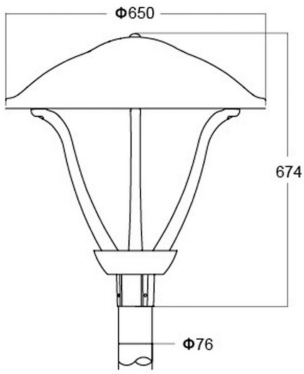

Complete Product Data

Code#	ST24003-60
Wattage	60w
Installation Type	Pole top
Dimension	Φ 650*674mm
Pole Dimension	Φ 76mm
IP Rating	IP65
Luminous Flux	7140lm
Beam Angle	/
Working Temperature	-25°C ~55°C
Certificates	/
Warranty	3 Years
Packing Size	/

Dimensions & Polar Diagram

TYPE A

TYPE B

TYPE C