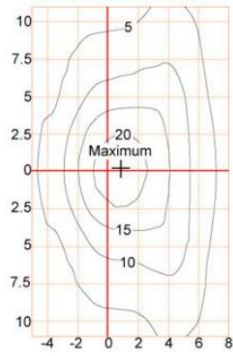

Complete Product Data

Code#	ST24003-60
Wattage	60w
Installation Type	Pole top
Dimension	Φ 650*674mm
Pole Dimension	Φ 76mm
IP Rating	IP65
Luminous Flux	7140lm
Beam Angle	/
Working Temperature	-25°C ~55°C
Certificates	/
Warranty	3 Years
Packing Size	/

Material&Housing Data

Housing Color	RAL9005, RAL7015
Reflector Color	/
Housing Material	Die-cast Alumininum + Tempered glass

Photometric Data

LED chip brand	Cree/ Osram /Bridgelux/ Epistar etc.
Chip Type	SMD
Color Temperature	2700K, 3000K, 4000K, 6000K
CRI	>80
Life time	>50000Hrs
Lumens efficacy	100-120lm/w

Dimensions & Polar Diagram

TYPE A

TYPE B

TYPE C