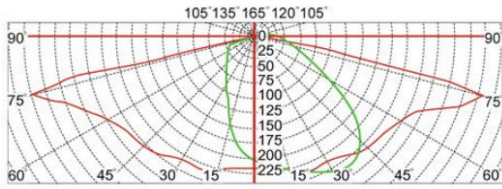

Material&Housing Data

Housing Color	RAL9005, RAL7015
Reflector Color	/
Housing Material	Die-cast Alumininum + Tempered glass

Photometric Data

LED chip brand	Cree/ Osram /Bridgelux/ Epistar etc.
Chip Type	SMD
Color Temperature	2700K, 3000K, 4000K, 6000K
CRI	>80
Life time	>50000Hrs
Lumens efficacy	100-120lm/w

Dimensions & Polar Diagram

TYPE A

TYPE B

TYPE C