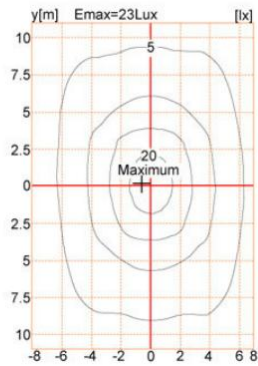

Complete Product Data

Code#	ST24003-60
Wattage	60w
Installation Type	Pole top
Dimension	Φ 650*674mm
Pole Dimension	Φ 76mm
IP Rating	IP65
Luminous Flux	7140lm
Beam Angle	/
Working Temperature	-25°C ~55°C
Certificates	/
Warranty	3 Years
Packing Size	/

Material&Housing Data

Housing Color	RAL9005, RAL7015
Reflector Color	/
Housing Material	Die-cast Alumininum + Tempered glass

Photometric Data

LED chip brand	Cree/ Osram /Bridgelux/ Epistar etc.
Chip Type	SMD
Color Temperature	2700K, 3000K, 4000K, 6000K
CRI	>80
Life time	>50000Hrs
Lumens efficacy	100-120lm/w

Dimensions & Polar Diagram

TYPE A

TYPE B

TYPE C