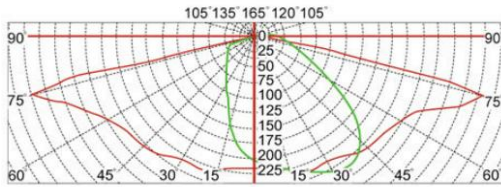

Material&Housing Data

Housing Color	RAL9005, RAL7015
Reflector Color	/
Housing Material	Die-cast Alumininum + Tempered glass

Photometric Data

LED chip brand	Cree/ Osram /Bridgelux/ Epistar etc.
Chip Type	SMD
Color Temperature	2700K, 3000K, 4000K, 6000K
CRI	>80
Life time	>50000Hrs
Lumens efficacy	100-120lm/w

Dimensions & Polar Diagram

TYPE A

TYPE B

TYPE C