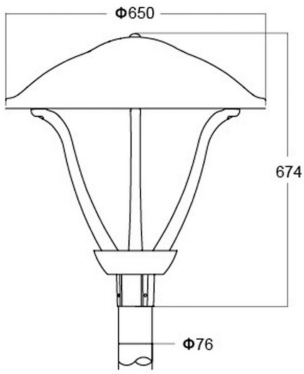

PRODUCT DATASHEET

OUTDOOR LIGHTING | POLE TOP LUMINAIRES

Pole top lights | Street light | Spot light | 55W | Round shape |

Code# ST24003-55

Areas of Application

- Outdoor
- Garden
- Parking
- Garage
- Bathroom, kitchen, corridor, toilet, residential interiors

Complete Product Data

Code#	ST24003-55
Wattage	55w
Installation Type	Pole top
Dimension	Φ 650*674mm
Pole Dimension	Φ 76mm
IP Rating	IP65
Luminous Flux	6573lm
Beam Angle	/
Working Temperature	-25°C ~55°C
Certificates	/
Warranty	3 Years
Packing Size	/

Dimensions & Polar Diagram

TYPE A

TYPE B

TYPE C