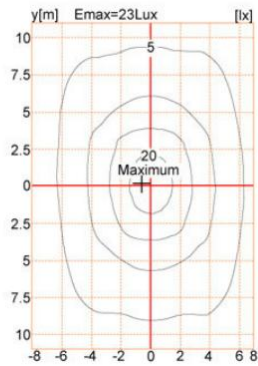

Complete Product Data

Code#	ST24003-55
Wattage	55w
Installation Type	Pole top
Dimension	Φ 650*674mm
Pole Dimension	Φ 76mm
IP Rating	IP65
Luminous Flux	6573lm
Beam Angle	/
Working Temperature	-25°C ~55°C
Certificates	/
Warranty	3 Years
Packing Size	/

Material&Housing Data

Housing Color	RAL9005, RAL7015
Reflector Color	/
Housing Material	Die-cast Alumininum + Tempered glass

Photometric Data

LED chip brand	Cree/ Osram /Bridgelux/ Epistar etc.
Chip Type	SMD
Color Temperature	2700K, 3000K, 4000K, 6000K
CRI	>80
Life time	>50000Hrs
Lumens efficacy	100-120lm/w

Dimensions & Polar Diagram

TYPE A

TYPE B

TYPE C