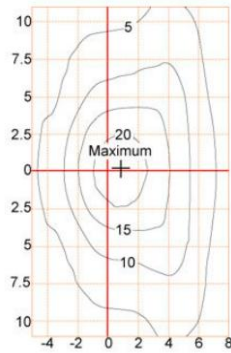

Complete Product Data

Code#	ST24003-55
Wattage	55w
Installation Type	Pole top
Dimension	Φ 650*674mm
Pole Dimension	Φ 76mm
IP Rating	IP65
Luminous Flux	6573lm
Beam Angle	/
Working Temperature	-25°C ~55°C
Certificates	/
Warranty	3 Years
Packing Size	/

Material&Housing Data

Housing Color	RAL9005, RAL7015
Reflector Color	/
Housing Material	Die-cast Alumininum + Tempered glass

Photometric Data

LED chip brand	Cree/ Osram /Bridgelux/ Epistar etc.
Chip Type	SMD
Color Temperature	2700K, 3000K, 4000K, 6000K
CRI	>80
Life time	>50000Hrs
Lumens efficacy	100-120lm/w

Dimensions & Polar Diagram

TYPE A

TYPE B

TYPE C