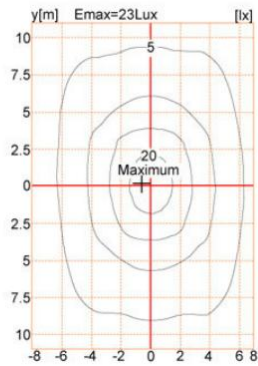

Complete Product Data

Code#	ST24003-45
Wattage	45w
Installation Type	Pole top
Dimension	Φ 650*674mm
Pole Dimension	Φ 76mm
IP Rating	IP65
Luminous Flux	5400lm
Beam Angle	/
Working Temperature	-25°C ~55°C
Certificates	/
Warranty	3 Years
Packing Size	/

Material&Housing Data

Housing Color	RAL9005, RAL7015
Reflector Color	/
Housing Material	Die-cast Alumininum + Tempered glass

Photometric Data

LED chip brand	Cree/ Osram /Bridgelux/ Epistar etc.
Chip Type	SMD
Color Temperature	2700K, 3000K, 4000K, 6000K
CRI	>80
Life time	>50000Hrs
Lumens efficacy	100-120lm/w

Dimensions & Polar Diagram

TYPE A

TYPE B

TYPE C