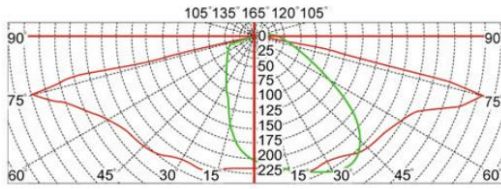

Material&Housing Data

Housing Color	RAL9005, RAL7015
Reflector Color	/
Housing Material	Die-cast Alumininum + Tempered glass

Photometric Data

LED chip brand	Cree/ Osram /Bridgelux/ Epistar etc.
Chip Type	SMD
Color Temperature	2700K, 3000K, 4000K, 6000K
CRI	>80
Life time	>50000Hrs
Lumens efficacy	100-120lm/w

Dimensions & Polar Diagram

TYPE A

TYPE B

TYPE C