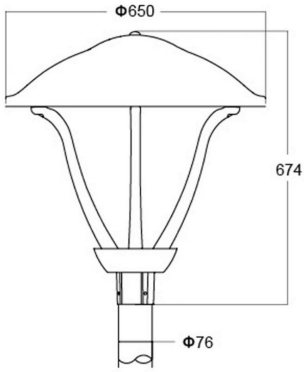

Complete Product Data

Code#	ST24003-45
Wattage	45w
Installation Type	Pole top
Dimension	Φ 650*674mm
Pole Dimension	Φ 76mm
IP Rating	IP65
Luminous Flux	5400lm
Beam Angle	/
Working Temperature	-25°C ~55°C
Certificates	/
Warranty	3 Years
Packing Size	/

Dimensions & Polar Diagram

TYPE A

TYPE B

TYPE C