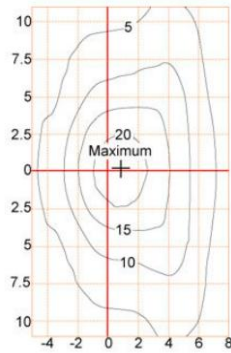

Complete Product Data

Code#	ST24003-45
Wattage	45w
Installation Type	Pole top
Dimension	Φ 650*674mm
Pole Dimension	Φ 76mm
IP Rating	IP65
Luminous Flux	5400lm
Beam Angle	/
Working Temperature	-25°C ~55°C
Certificates	/
Warranty	3 Years
Packing Size	/

Material&Housing Data

Housing Color	RAL9005, RAL7015
Reflector Color	/
Housing Material	Die-cast Alumininum + Tempered glass

Photometric Data

LED chip brand	Cree/ Osram /Bridgelux/ Epistar etc.
Chip Type	SMD
Color Temperature	2700K, 3000K, 4000K, 6000K
CRI	>80
Life time	>50000Hrs
Lumens efficacy	100-120lm/w

Dimensions & Polar Diagram

TYPE A

TYPE B

TYPE C