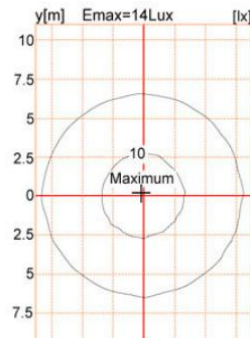

Complete Product Data

Code#	ST24003-35
Wattage	35w
Installation Type	Pole top
Dimension	Φ 650*674mm
Pole Dimension	Φ 76mm
IP Rating	IP65
Luminous Flux	4219lm
Beam Angle	/
Working Temperature	-25°C ~55°C
Certificates	/
Warranty	3 Years
Packing Size	/

Dimensions & Polar Diagram

TYPE A

TYPE B

TYPE C

SHENZHEN VIVISOMA CO.,LIMITED

ADD: Office3A09,4# ShenLong West Lane, Longtian Street, PingShan District, Shenzhen, China.

sales@vivisomaled.com

www.vivisomaled.com