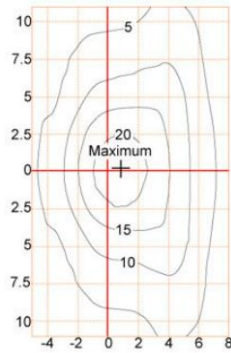

Complete Product Data

Code#	ST24003-35
Wattage	35w
Installation Type	Pole top
Dimension	Φ 650*674mm
Pole Dimension	Φ 76mm
IP Rating	IP65
Luminous Flux	4219lm
Beam Angle	/
Working Temperature	-25°C ~55°C
Certificates	/
Warranty	3 Years
Packing Size	/

Material&Housing Data

Housing Color	RAL9005, RAL7015
Reflector Color	/
Housing Material	Die-cast Alumininum + Tempered glass

Photometric Data

LED chip brand	Cree/ Osram /Bridgelux/ Epistar etc.
Chip Type	SMD
Color Temperature	2700K, 3000K, 4000K, 6000K
CRI	>80
Life time	>50000Hrs
Lumens efficacy	100-120lm/w

Dimensions & Polar Diagram

TYPE A

TYPE B

TYPE C

SHENZHEN VIVISOMA CO.,LIMITED

ADD: Office3A09,4# ShenLong West Lane, Longtian Street, PingShan District, Shenzhen, China.

sales@vivisomaled.com

www.vivisomaled.com