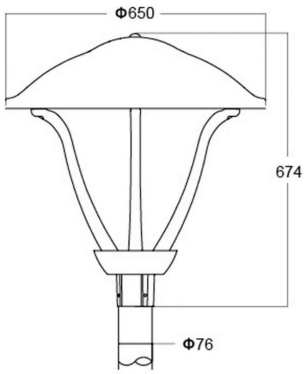

Dimensions & Polar Diagram

TYPE A