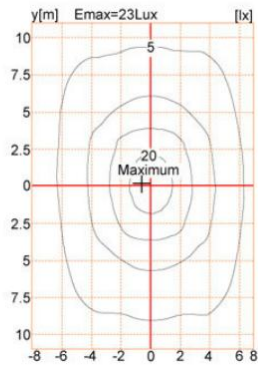

Complete Product Data

Code#	ST24003-35
Wattage	35w
Installation Type	Pole top
Dimension	Φ 650*674mm
Pole Dimension	Φ 76mm
IP Rating	IP65
Luminous Flux	4219lm
Beam Angle	/
Working Temperature	-25°C ~55°C
Certificates	/
Warranty	3 Years
Packing Size	/

Material&Housing Data

Housing Color	RAL9005, RAL7015
Reflector Color	/
Housing Material	Die-cast Alumininum + Tempered glass

Photometric Data

LED chip brand	Cree/ Osram /Bridgelux/ Epistar etc.
Chip Type	SMD
Color Temperature	2700K, 3000K, 4000K, 6000K
CRI	>80
Life time	>50000Hrs
Lumens efficacy	100-120lm/w

Dimensions & Polar Diagram

TYPE A

TYPE B

TYPE C

SHENZHEN VIVISOMA CO.,LIMITED

ADD: Office3A09,4# ShenLong West Lane, Longtian Street, PingShan District, Shenzhen, China.

sales@vivisomaled.com

www.vivisomaled.com