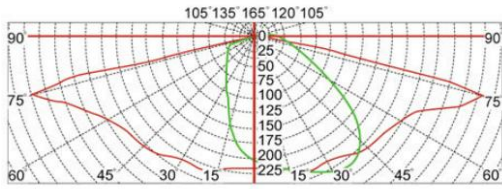

Material&Housing Data

Housing Color	RAL9005, RAL7015
Reflector Color	/
Housing Material	Die-cast Alumininum + Tempered glass

Photometric Data

LED chip brand	Cree/ Osram /Bridgelux/ Epistar etc.
Chip Type	SMD
Color Temperature	2700K, 3000K, 4000K, 6000K
CRI	>80
Life time	>50000Hrs
Lumens efficacy	100-120lm/w

Dimensions & Polar Diagram

TYPE A

TYPE B

TYPE C

SHENZHEN VIVISOMA CO.,LIMITED

ADD: Office3A09,4# ShenLong West Lane, Longtian Street, PingShan District, Shenzhen, China.

sales@vivisomaled.com

www.vivisomaled.com