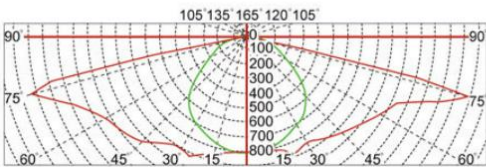

Material&Housing Data

Housing Color	RAL9005, RAL7015
Reflector Color	/
Housing Material	Die-cast Alumininum + Tempered glass

Photometric Data

LED chip brand	Cree/ Osram /Bridgelux/ Epistar etc.
Chip Type	SMD
Color Temperature	2700K, 3000K, 4000K, 6000K
CRI	>80
Life time	>50000Hrs
Lumens efficacy	100-120lm/w

Dimensions & Polar Diagram

TYPE A

TYPE B

TYPE C

SHENZHEN VIVISOMA CO.,LIMITED

ADD: Office3A09,4# ShenLong West Lane, Longtian Street, PingShan District, Shenzhen, China.

sales@vivisomaled.com

www.vivisomaled.com