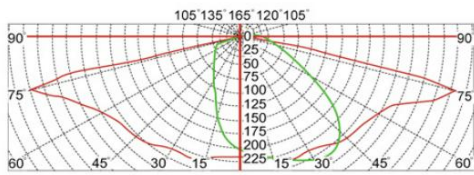

Dimensions & Polar Diagram

TYPE A

TYPE B

TYPE C