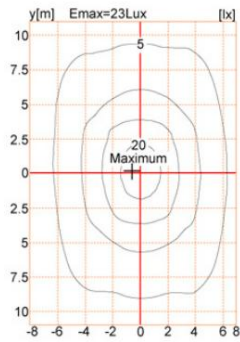

Complete Product Data

Code#	ST24002-70
Wattage	70w
Installation Type	Pole top
Dimension	Φ 500*H598mm
Pole Dimension	Φ 60mm
IP Rating	IP65
Luminous Flux	8750lm
Beam Angle	/
Working Temperature	-25°C ~55°C
Certificates	/
Warranty	3 Years
Packing Size	/

Material&Housing Data

Housing Color	RAL9005, RAL7015
Reflector Color	/
Housing Material	Die-cast Alumininum + Tempered glass

Photometric Data

LED chip brand	Cree/ Osram /Bridgelux/ Epistar etc.
Chip Type	SMD
Color Temperature	2700K, 3000K, 4000K, 6000K
CRI	>80
Life time	>50000Hrs
Lumens efficacy	100-120lm/w

Dimensions & Polar Diagram

TYPE A

TYPE B

TYPE C