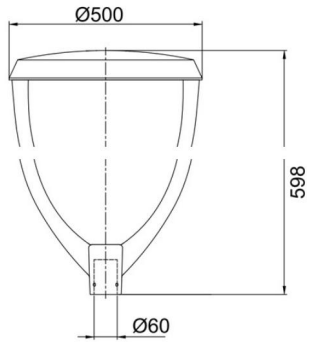

Complete Product Data

Code#	ST24002-70
Wattage	70w
Installation Type	Pole top
Dimension	Φ 500*H598mm
Pole Dimension	Φ 60mm
IP Rating	IP65
Luminous Flux	8750lm
Beam Angle	/
Working Temperature	-25°C ~55°C
Certificates	/
Warranty	3 Years
Packing Size	/

Dimensions & Polar Diagram

TYPE A

TYPE B

TYPE C