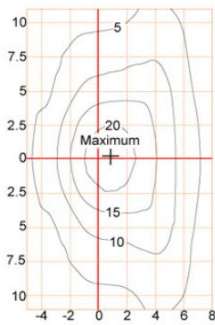

Complete Product Data

Code#	ST24002-70
Wattage	70w
Installation Type	Pole top
Dimension	Φ 500*H598mm
Pole Dimension	Φ 60mm
IP Rating	IP65
Luminous Flux	8750lm
Beam Angle	/
Working Temperature	-25°C ~55°C
Certificates	/
Warranty	3 Years
Packing Size	/

Material&Housing Data

Housing Color	RAL9005, RAL7015
Reflector Color	/
Housing Material	Die-cast Alumininum + Tempered glass

Photometric Data

LED chip brand	Cree/ Osram /Bridgelux/ Epistar etc.
Chip Type	SMD
Color Temperature	2700K, 3000K, 4000K, 6000K
CRI	>80
Life time	>50000Hrs
Lumens efficacy	100-120lm/w

Dimensions & Polar Diagram

TYPE A

TYPE B

TYPE C