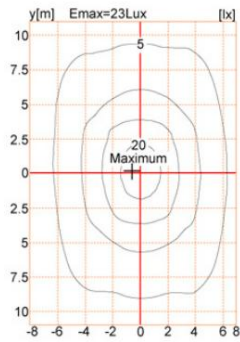

Dimensions & Polar Diagram

TYPE A

TYPE B

TYPE C