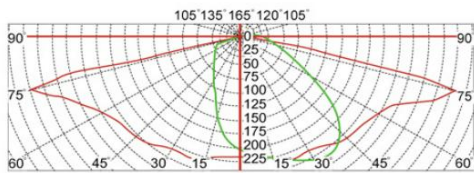

Dimensions & Polar Diagram

TYPE A

TYPE B

TYPE C