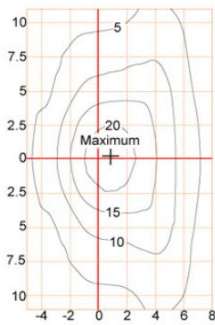

Dimensions & Polar Diagram

TYPE A

TYPE B

TYPE C