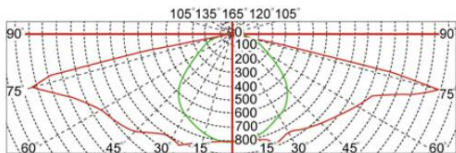

Dimensions & Polar Diagram

TYPE A

TYPE B

TYPE C