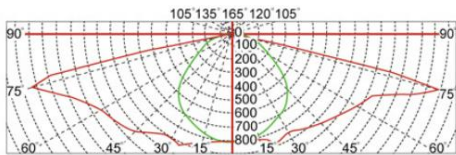

Dimensions & Polar Diagram

TYPE A

TYPE B

TYPE C