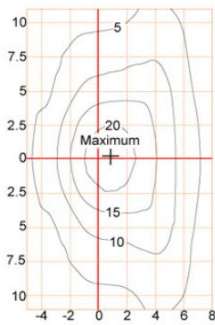

Complete Product Data

Code#	ST24002-40
Wattage	40w
Installation Type	Pole top
Dimension	Φ 500*H598mm
Pole Dimension	Φ 60mm
IP Rating	IP65
Luminous Flux	5000lm
Beam Angle	/
Working Temperature	-25°C ~55°C
Certificates	/
Warranty	3 Years
Packing Size	/

Material&Housing Data

Housing Color	RAL9005, RAL7015
Reflector Color	/
Housing Material	Die-cast Alumininum + Tempered glass

Photometric Data

LED chip brand	Cree/ Osram /Bridgelux/ Epistar etc.
Chip Type	SMD
Color Temperature	2700K, 3000K, 4000K, 6000K
CRI	>80
Life time	>50000Hrs
Lumens efficacy	100-120lm/w

Dimensions & Polar Diagram

TYPE A

TYPE B

TYPE C