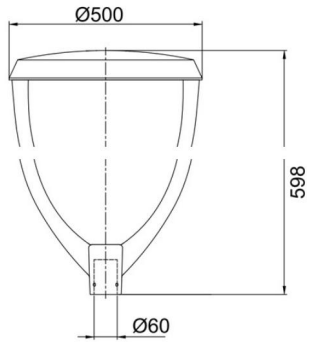

Complete Product Data

Code#	ST24002-40
Wattage	40w
Installation Type	Pole top
Dimension	Φ 500*H598mm
Pole Dimension	Φ 60mm
IP Rating	IP65
Luminous Flux	5000lm
Beam Angle	/
Working Temperature	-25°C ~55°C
Certificates	/
Warranty	3 Years
Packing Size	/

Dimensions & Polar Diagram

TYPE A

TYPE B

TYPE C