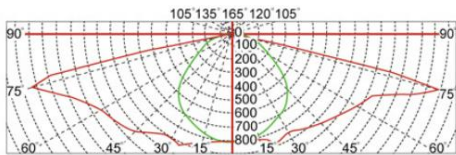

Material&Housing Data

Housing Color	RAL9005, RAL7015
Reflector Color	/
Housing Material	Die-cast Alumininum + Tempered glass

Photometric Data

LED chip brand	Cree/ Osram /Bridgelux/ Epistar etc.
Chip Type	SMD
Color Temperature	2700K, 3000K, 4000K, 6000K
CRI	>80
Life time	>50000Hrs
Lumens efficacy	100-120lm/w

Dimensions & Polar Diagram

TYPE A

TYPE B

TYPE C