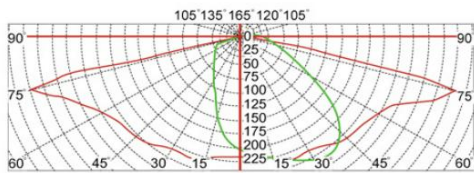

Material&Housing Data

Housing Color	RAL9005, RAL7015
Reflector Color	/
Housing Material	Die-cast Alumininum + Tempered glass

Photometric Data

LED chip brand	Cree/ Osram /Bridgelux/ Epistar etc.
Chip Type	SMD
Color Temperature	2700K, 3000K, 4000K, 6000K
CRI	>80
Life time	>50000Hrs
Lumens efficacy	100-120lm/w

Dimensions & Polar Diagram

TYPE A

TYPE B

TYPE C