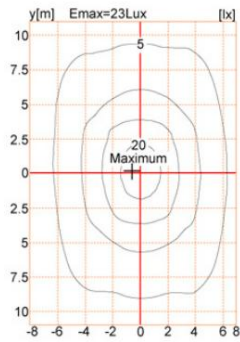

Complete Product Data

Code#	ST24002-40
Wattage	40w
Installation Type	Pole top
Dimension	Φ 500*H598mm
Pole Dimension	Φ 60mm
IP Rating	IP65
Luminous Flux	5000lm
Beam Angle	/
Working Temperature	-25°C ~55°C
Certificates	/
Warranty	3 Years
Packing Size	/

Material&Housing Data

Housing Color	RAL9005, RAL7015
Reflector Color	/
Housing Material	Die-cast Alumininum + Tempered glass

Photometric Data

LED chip brand	Cree/ Osram /Bridgelux/ Epistar etc.
Chip Type	SMD
Color Temperature	2700K, 3000K, 4000K, 6000K
CRI	>80
Life time	>50000Hrs
Lumens efficacy	100-120lm/w

Dimensions & Polar Diagram

TYPE A

TYPE B

TYPE C