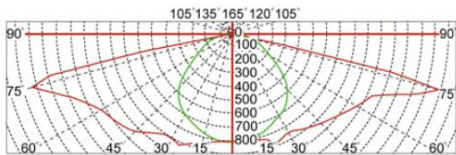

Material&Housing Data

Housing Color	RAL9005, RAL7015
Reflector Color	/
Housing Material	Die-cast Alumicnum + Tempered glass

Photometric Data

LED chip brand	Cree/ Osram /Bridgelux/ Epistar etc.
Chip Type	SMD
Color Temperature	2700K, 3000K, 4000K, 6000K
CRI	>80
Life time	>50000Hrs
Lumens efficacy	100-120lm/w

Dimensions & Polar Diagram

TYPE A

TYPE B

TYPE C