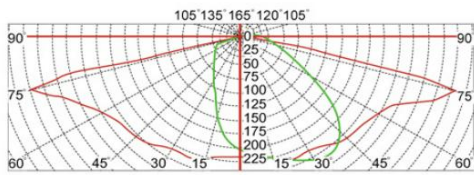

Material&Housing Data

Housing Color	RAL9005, RAL7015
Reflector Color	/
Housing Material	Die-cast Alumicnum + Tempered glass

Photometric Data

LED chip brand	Cree/ Osram /Bridgelux/ Epistar etc.
Chip Type	SMD
Color Temperature	2700K, 3000K, 4000K, 6000K
CRI	>80
Life time	>50000Hrs
Lumens efficacy	100-120lm/w

Dimensions & Polar Diagram

TYPE A

TYPE B

TYPE C