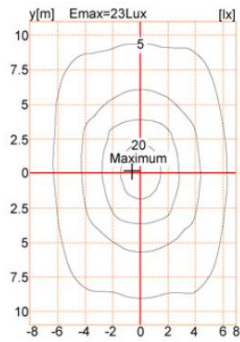

Complete Product Data

Code#	ST24002-30
Wattage	30w
Installation Type	Pole top
Dimension	Φ 500*H598mm
Pole Dimension	Φ 60mm
IP Rating	IP65
Luminous Flux	3750lm
Beam Angle	/
Working Temperature	-25°C ~55°C
Certificates	/
Warranty	3 Years
Packing Size	/

Material&Housing Data

Housing Color	RAL9005, RAL7015
Reflector Color	/
Housing Material	Die-cast Alumicnum + Tempered glass

Photometric Data

LED chip brand	Cree/ Osram /Bridgelux/ Epistar etc.
Chip Type	SMD
Color Temperature	2700K, 3000K, 4000K, 6000K
CRI	>80
Life time	>50000Hrs
Lumens efficacy	100-120lm/w

Dimensions & Polar Diagram

TYPE A

TYPE B

TYPE C