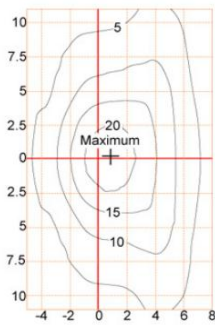

Complete Product Data

Code#	ST24002-30
Wattage	30w
Installation Type	Pole top
Dimension	Φ 500*H598mm
Pole Dimension	Φ 60mm
IP Rating	IP65
Luminous Flux	3750lm
Beam Angle	/
Working Temperature	-25°C ~55°C
Certificates	/
Warranty	3 Years
Packing Size	/

Material&Housing Data

Housing Color	RAL9005, RAL7015
Reflector Color	/
Housing Material	Die-cast Alumicnum + Tempered glass

Photometric Data

LED chip brand	Cree/ Osram /Bridgelux/ Epistar etc.
Chip Type	SMD
Color Temperature	2700K, 3000K, 4000K, 6000K
CRI	>80
Life time	>50000Hrs
Lumens efficacy	100-120lm/w

Dimensions & Polar Diagram

TYPE A

TYPE B

TYPE C