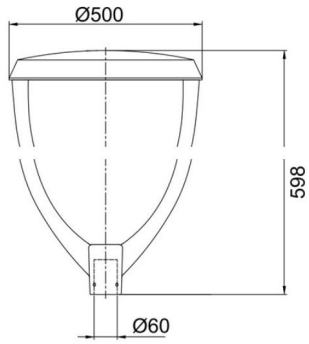

Complete Product Data

Code#	ST24002-30
Wattage	30w
Installation Type	Pole top
Dimension	Φ 500*H598mm
Pole Dimension	Φ 60mm
IP Rating	IP65
Luminous Flux	3750lm
Beam Angle	/
Working Temperature	-25°C ~55°C
Certificates	/
Warranty	3 Years
Packing Size	/

Dimensions & Polar Diagram

TYPE A

TYPE B

TYPE C