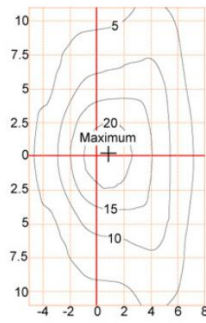

Complete Product Data

Code#	ST24001-105
Wattage	105w
Installation Type	Pole top
Dimension	Φ 555*H602mm
Cutout	/
IP Rating	IP65
Luminous Flux	13125lm
Beam Angle	/
Working Temperature	-25°C ~55°C
Certificates	/
Warranty	3 Years
Packing Size	/

Material&Housing Data

Housing Color	RAL9005, RAL7015
Reflector Color	/
Housing Material	Die-cast Alumininum + Tempered glass

Photometric Data

LED chip brand	Cree/ Osram /Bridgelux/ Epistar etc.
Chip Type	SMD
Color Temperature	2700K, 3000K, 4000K, 6000K
CRI	>80
Life time	>50000Hrs
Lumens efficacy	100-120lm/w

Dimensions & Polar Diagram

TYPE A

TYPE B

TYPE C

SHENZHEN VIVISOMA CO.,LIMITED

ADD: Office3A09,4# ShenLong West Lane, Longtian Street, PingShan District, Shenzhen, China.

sales@vivisomaled.com

www.vivisomaled.com