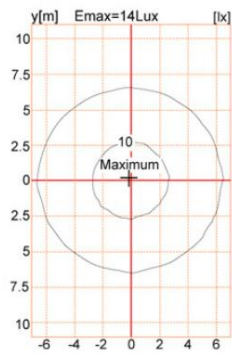

Complete Product Data

Code#	ST24001-105
Wattage	105w
Installation Type	Pole top
Dimension	Φ 555*H602mm
Cutout	/
IP Rating	IP65
Luminous Flux	13125lm
Beam Angle	/
Working Temperature	-25°C ~55°C
Certificates	/
Warranty	3 Years
Packing Size	/

Dimensions & Polar Diagram

TYPE A

TYPE B

TYPE C

SHENZHEN VIVISOMA CO.,LIMITED

ADD: Office3A09,4# ShenLong West Lane, Longtian Street, PingShan District, Shenzhen, China.

sales@vivisomaled.com

www.vivisomaled.com