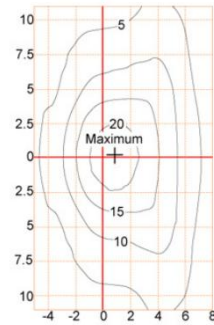

Complete Product Data

Code#	ST24001-105
Wattage	105w
Installation Type	Pole top
Dimension	Φ 555*H602mm
Cutout	/
IP Rating	IP65
Luminous Flux	13125lm
Beam Angle	/
Working Temperature	-25°C ~55°C
Certificates	/
Warranty	3 Years
Packing Size	/

Dimensions & Polar Diagram

TYPE A

TYPE B

TYPE C

SHENZHEN VIVISOMA CO.,LIMITED

ADD: Office3A09,4# ShenLong West Lane, Longtian Street, PingShan District, Shenzhen, China.

sales@vivisomaled.com

www.vivisomaled.com