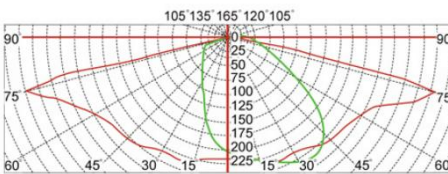

Complete Product Data

Code#	ST24001-105
Wattage	105w
Installation Type	Pole top
Dimension	Φ 555*H602mm
Cutout	/
IP Rating	IP65
Luminous Flux	13125lm
Beam Angle	/
Working Temperature	-25°C ~55°C
Certificates	/
Warranty	3 Years
Packing Size	/

Material&Housing Data

Housing Color	RAL9005, RAL7015
Reflector Color	/
Housing Material	Die-cast Alumininum + Tempered glass

Photometric Data

LED chip brand	Cree/ Osram /Bridgelux/ Epistar etc.
Chip Type	SMD
Color Temperature	2700K, 3000K, 4000K, 6000K
CRI	>80
Life time	>50000Hrs
Lumens efficacy	100-120lm/w

Dimensions & Polar Diagram

TYPE A

TYPE B

TYPE C

SHENZHEN VIVISOMA CO.,LIMITED

ADD: Office3A09,4# ShenLong West Lane, Longtian Street, PingShan District, Shenzhen, China.

sales@vivisomaled.com

www.vivisomaled.com