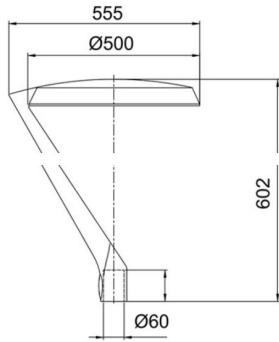

Complete Product Data

Code#	ST24001-105
Wattage	105w
Installation Type	Pole top
Dimension	Φ 555*H602mm
Cutout	/
IP Rating	IP65
Luminous Flux	13125lm
Beam Angle	/
Working Temperature	-25°C ~55°C
Certificates	/
Warranty	3 Years
Packing Size	/

Dimensions & Polar Diagram

TYPE A

TYPE B

TYPE C

SHENZHEN VIVISOMA CO.,LIMITED

ADD: Office3A09,4# ShenLong West Lane, Longtian Street, PingShan District, Shenzhen, China.

sales@vivisomaled.com

www.vivisomaled.com