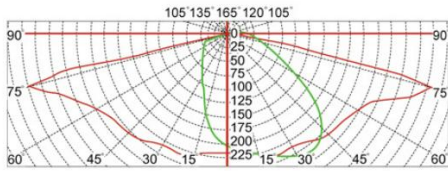

Complete Product Data

Code#	ST24001-105
Wattage	105w
Installation Type	Pole top
Dimension	Φ 555*H602mm
Cutout	/
IP Rating	IP65
Luminous Flux	13125lm
Beam Angle	/
Working Temperature	-25°C ~55°C
Certificates	/
Warranty	3 Years
Packing Size	/

Material&Housing Data

Housing Color	RAL9005, RAL7015
Reflector Color	/
Housing Material	Die-cast Alumininum + Tempered glass

Photometric Data

LED chip brand	Cree/ Osram /Bridgelux/ Epistar etc.
Chip Type	SMD
Color Temperature	2700K, 3000K, 4000K, 6000K
CRI	>80
Life time	>50000Hrs
Lumens efficacy	100-120lm/w

Dimensions & Polar Diagram

TYPE A

TYPE B

TYPE C

SHENZHEN VIVISOMA CO.,LIMITED

ADD: Office3A09,4# ShenLong West Lane, Longtian Street, PingShan District, Shenzhen, China.

sales@vivisomaled.com

www.vivisomaled.com