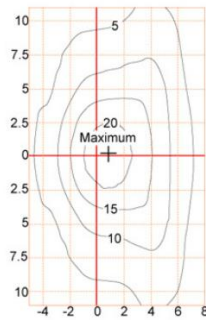

Complete Product Data

Code#	ST24001-90
Wattage	90w
Installation Type	Pole top
Dimension	Φ 555*H602mm
Cutout	/
IP Rating	IP65
Luminous Flux	11250lm
Beam Angle	/
Working Temperature	-25°C ~55°C
Certificates	/
Warranty	3 Years
Packing Size	/

Material&Housing Data

Housing Color	RAL9005, RAL7015
Reflector Color	/
Housing Material	Die-cast Alumininum + Tempered glass

Photometric Data

LED chip brand	Cree/ Osram /Bridgelux/ Epistar etc.
Chip Type	SMD
Color Temperature	2700K, 3000K, 4000K, 6000K
CRI	>80
Life time	>50000Hrs
Lumens efficacy	100-120lm/w

Dimensions & Polar Diagram

TYPE A

TYPE B

TYPE C

SHENZHEN VIVISOMA CO.,LIMITED

ADD: Office3A09,4# ShenLong West Lane, Longtian Street, PingShan District, Shenzhen, China.

sales@vivisomaled.com

www.vivisomaled.com