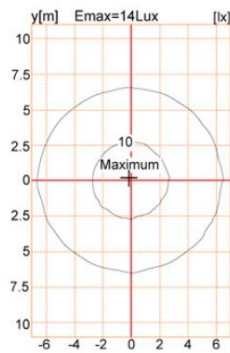

Complete Product Data

Code#	ST24001-90
Wattage	90w
Installation Type	Pole top
Dimension	Φ 555*H602mm
Cutout	/
IP Rating	IP65
Luminous Flux	11250lm
Beam Angle	/
Working Temperature	-25°C ~55°C
Certificates	/
Warranty	3 Years
Packing Size	/

Dimensions & Polar Diagram

TYPE A

TYPE B

TYPE C

SHENZHEN VIVISOMA CO.,LIMITED

ADD: Office3A09,4# ShenLong West Lane, Longtian Street, PingShan District, Shenzhen, China.

sales@vivisomaled.com

www.vivisomaled.com