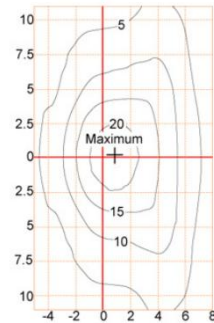

Complete Product Data

Code#	ST24001-90
Wattage	90w
Installation Type	Pole top
Dimension	Φ 555*H602mm
Cutout	/
IP Rating	IP65
Luminous Flux	11250lm
Beam Angle	/
Working Temperature	-25°C ~55°C
Certificates	/
Warranty	3 Years
Packing Size	/

Material&Housing Data

Housing Color	RAL9005, RAL7015
Reflector Color	/
Housing Material	Die-cast Alumininum + Tempered glass

Photometric Data

LED chip brand	Cree/ Osram /Bridgelux/ Epistar etc.
Chip Type	SMD
Color Temperature	2700K, 3000K, 4000K, 6000K
CRI	>80
Life time	>50000Hrs
Lumens efficacy	100-120lm/w

Dimensions & Polar Diagram

TYPE A

TYPE B

TYPE C

SHENZHEN VIVISOMA CO.,LIMITED

ADD: Office3A09,4# ShenLong West Lane, Longtian Street, PingShan District, Shenzhen, China.

sales@vivisomaled.com

www.vivisomaled.com