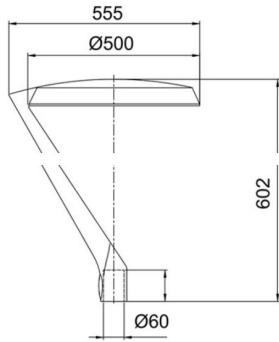

Complete Product Data

Code#	ST24001-90
Wattage	90w
Installation Type	Pole top
Dimension	Φ 555*H602mm
Cutout	/
IP Rating	IP65
Luminous Flux	11250lm
Beam Angle	/
Working Temperature	-25°C ~55°C
Certificates	/
Warranty	3 Years
Packing Size	/

Dimensions & Polar Diagram

TYPE A

TYPE B

TYPE C

SHENZHEN VIVISOMA CO.,LIMITED

ADD: Office3A09,4# ShenLong West Lane, Longtian Street, PingShan District, Shenzhen, China.

sales@vivisomaled.com

www.vivisomaled.com