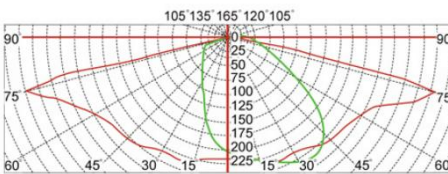

Material&Housing Data

Housing Color	RAL9005, RAL7015
Reflector Color	/
Housing Material	Die-cast Alumininum + Tempered glass

Photometric Data

LED chip brand	Cree/ Osram /Bridgelux/ Epistar etc.
Chip Type	SMD
Color Temperature	2700K, 3000K, 4000K, 6000K
CRI	>80
Life time	>50000Hrs
Lumens efficacy	100-120lm/w

Dimensions & Polar Diagram

TYPE A

TYPE B

TYPE C

SHENZHEN VIVISOMA CO.,LIMITED

ADD: Office3A09,4# ShenLong West Lane, Longtian Street, PingShan District, Shenzhen, China.

sales@vivisomaled.com

www.vivisomaled.com