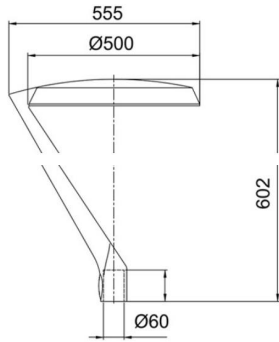

Complete Product Data

Code#	ST24001-70
Wattage	70w
Installation Type	Pole top
Dimension	Φ 555*H602mm
Cutout	/
IP Rating	IP65
Luminous Flux	8750lm
Beam Angle	/
Working Temperature	-25°C ~55°C
Certificates	/
Warranty	3 Years
Packing Size	/

Dimensions & Polar Diagram

TYPE A

TYPE B

TYPE C

SHENZHEN VIVISOMA CO.,LIMITED

ADD: Office3A09,4# ShenLong West Lane, Longtian Street, PingShan District, Shenzhen, China.

sales@vivisomaled.com

www.vivisomaled.com