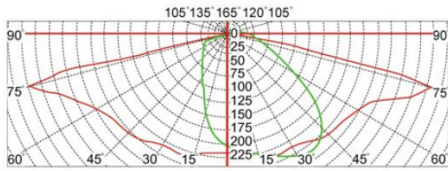

Material&Housing Data

Housing Color	RAL9005, RAL7015
Reflector Color	/
Housing Material	Die-cast Alumininum + Tempered glass

Photometric Data

LED chip brand	Cree/ Osram /Bridgelux/ Epistar etc.
Chip Type	SMD
Color Temperature	2700K, 3000K, 4000K, 6000K
CRI	>80
Life time	>50000Hrs
Lumens efficacy	100-120lm/w

Dimensions & Polar Diagram

TYPE A

TYPE B

TYPE C

SHENZHEN VIVISOMA CO.,LIMITED

ADD: Office3A09,4# ShenLong West Lane, Longtian Street, PingShan District, Shenzhen, China.

sales@vivisomaled.com

www.vivisomaled.com