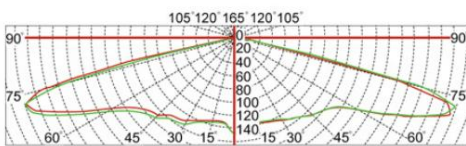

Dimensions & Polar Diagram

TYPE A

TYPE B

TYPE C

SHENZHEN VIVISOMA CO.,LIMITED

ADD: Office3A09,4# ShenLong West Lane, Longtian Street, PingShan District, Shenzhen, China.

sales@vivisomaled.com

www.vivisomaled.com