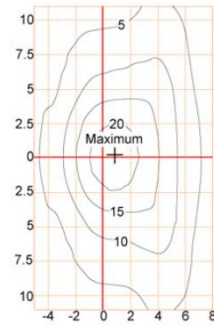

Complete Product Data

Code#	ST24001-70
Wattage	70w
Installation Type	Pole top
Dimension	Φ 555*H602mm
Cutout	/
IP Rating	IP65
Luminous Flux	8750lm
Beam Angle	/
Working Temperature	-25°C ~55°C
Certificates	/
Warranty	3 Years
Packing Size	/

Dimensions & Polar Diagram

TYPE A

TYPE B

TYPE C

SHENZHEN VIVISOMA CO.,LIMITED

ADD: Office3A09,4# ShenLong West Lane, Longtian Street, PingShan District, Shenzhen, China.

sales@vivisomaled.com

www.vivisomaled.com