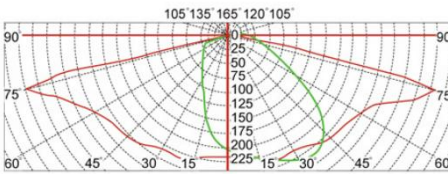

Material&Housing Data

Housing Color	RAL9005, RAL7015
Reflector Color	/
Housing Material	Die-cast Alumininum + Tempered glass

Photometric Data

LED chip brand	Cree/ Osram /Bridgelux/ Epistar etc.
Chip Type	SMD
Color Temperature	2700K, 3000K, 4000K, 6000K
CRI	>80
Life time	>50000Hrs
Lumens efficacy	100-120lm/w

Dimensions & Polar Diagram

TYPE A

TYPE B

TYPE C

SHENZHEN VIVISOMA CO.,LIMITED

ADD: Office3A09,4# ShenLong West Lane, Longtian Street, PingShan District, Shenzhen, China.

sales@vivisomaled.com

www.vivisomaled.com