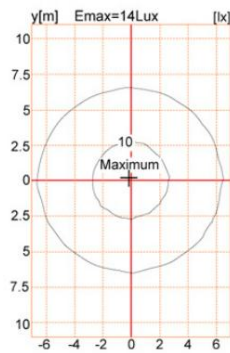

Complete Product Data

Code#	ST24001-70
Wattage	70w
Installation Type	Pole top
Dimension	Φ 555*H602mm
Cutout	/
IP Rating	IP65
Luminous Flux	8750lm
Beam Angle	/
Working Temperature	-25°C ~55°C
Certificates	/
Warranty	3 Years
Packing Size	/

Dimensions & Polar Diagram

TYPE A

TYPE B

TYPE C

SHENZHEN VIVISOMA CO.,LIMITED

ADD: Office3A09,4# ShenLong West Lane, Longtian Street, PingShan District, Shenzhen, China.

sales@vivisomaled.com

www.vivisomaled.com