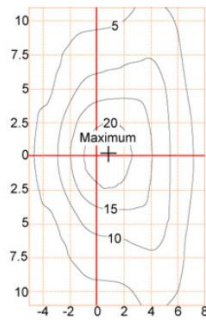

Complete Product Data

Code#	ST24001-70
Wattage	70w
Installation Type	Pole top
Dimension	Φ 555*H602mm
Cutout	/
IP Rating	IP65
Luminous Flux	8750lm
Beam Angle	/
Working Temperature	-25°C ~55°C
Certificates	/
Warranty	3 Years
Packing Size	/

Material&Housing Data

Housing Color	RAL9005, RAL7015
Reflector Color	/
Housing Material	Die-cast Alumininum + Tempered glass

Photometric Data

LED chip brand	Cree/ Osram /Bridgelux/ Epistar etc.
Chip Type	SMD
Color Temperature	2700K, 3000K, 4000K, 6000K
CRI	>80
Life time	>50000Hrs
Lumens efficacy	100-120lm/w

Dimensions & Polar Diagram

TYPE A

TYPE B

TYPE C

SHENZHEN VIVISOMA CO.,LIMITED

ADD: Office3A09,4# ShenLong West Lane, Longtian Street, PingShan District, Shenzhen, China.

sales@vivisomaled.com

www.vivisomaled.com