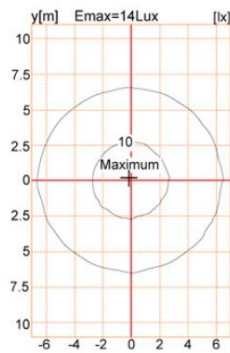

Complete Product Data

Code#	ST24001-60
Wattage	60w
Installation Type	Pole top
Dimension	Φ 555*H602mm
Cutout	/
IP Rating	IP65
Luminous Flux	7500lm
Beam Angle	/
Working Temperature	-25°C ~55°C
Certificates	/
Warranty	3 Years
Packing Size	/

Dimensions & Polar Diagram

TYPE A

TYPE B

TYPE C

SHENZHEN VIVISOMA CO.,LIMITED

ADD: Office3A09,4# ShenLong West Lane, Longtian Street, PingShan District, Shenzhen, China.

sales@vivisomaled.com

www.vivisomaled.com