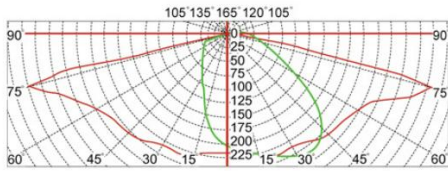

Complete Product Data

Code#	ST24001-60
Wattage	60w
Installation Type	Pole top
Dimension	Φ 555*H602mm
Cutout	/
IP Rating	IP65
Luminous Flux	7500lm
Beam Angle	/
Working Temperature	-25°C ~55°C
Certificates	/
Warranty	3 Years
Packing Size	/

Material&Housing Data

Housing Color	RAL9005, RAL7015
Reflector Color	/
Housing Material	Die-cast Alumininum + Tempered glass

Photometric Data

LED chip brand	Cree/ Osram /Bridgelux/ Epistar etc.
Chip Type	SMD
Color Temperature	2700K, 3000K, 4000K, 6000K
CRI	>80
Life time	>50000Hrs
Lumens efficacy	100-120lm/w

Dimensions & Polar Diagram

TYPE A

TYPE B

TYPE C

SHENZHEN VIVISOMA CO.,LIMITED

ADD: Office3A09,4# ShenLong West Lane, Longtian Street, PingShan District, Shenzhen, China.

sales@vivisomaled.com

www.vivisomaled.com