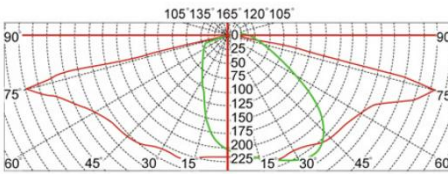

Complete Product Data

Code#	ST24001-60
Wattage	60w
Installation Type	Pole top
Dimension	Φ 555*H602mm
Cutout	/
IP Rating	IP65
Luminous Flux	7500lm
Beam Angle	/
Working Temperature	-25°C ~55°C
Certificates	/
Warranty	3 Years
Packing Size	/

Material&Housing Data

Housing Color	RAL9005, RAL7015
Reflector Color	/
Housing Material	Die-cast Alumininum + Tempered glass

Photometric Data

LED chip brand	Cree/ Osram /Bridgelux/ Epistar etc.
Chip Type	SMD
Color Temperature	2700K, 3000K, 4000K, 6000K
CRI	>80
Life time	>50000Hrs
Lumens efficacy	100-120lm/w

Dimensions & Polar Diagram

TYPE A

TYPE B

TYPE C

SHENZHEN VIVISOMA CO.,LIMITED

ADD: Office3A09,4# ShenLong West Lane, Longtian Street, PingShan District, Shenzhen, China.

sales@vivisomaled.com

www.vivisomaled.com