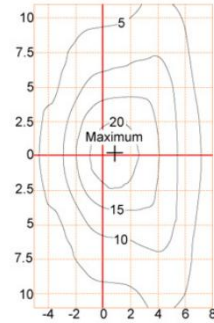

Complete Product Data

Code#	ST24001-60
Wattage	60w
Installation Type	Pole top
Dimension	Φ 555*H602mm
Cutout	/
IP Rating	IP65
Luminous Flux	7500lm
Beam Angle	/
Working Temperature	-25°C ~55°C
Certificates	/
Warranty	3 Years
Packing Size	/

Dimensions & Polar Diagram

TYPE A

TYPE B

TYPE C

SHENZHEN VIVISOMA CO.,LIMITED

ADD: Office3A09,4# ShenLong West Lane, Longtian Street, PingShan District, Shenzhen, China.

sales@vivisomaled.com

www.vivisomaled.com