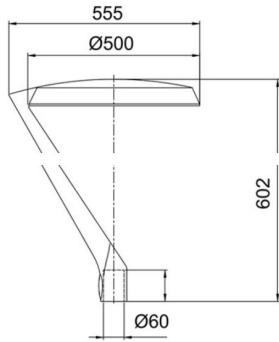

Complete Product Data

Code#	ST24001-60
Wattage	60w
Installation Type	Pole top
Dimension	Φ 555*H602mm
Cutout	/
IP Rating	IP65
Luminous Flux	7500lm
Beam Angle	/
Working Temperature	-25°C ~55°C
Certificates	/
Warranty	3 Years
Packing Size	/

Dimensions & Polar Diagram

TYPE A

TYPE B

TYPE C

SHENZHEN VIVISOMA CO.,LIMITED

ADD: Office3A09,4# ShenLong West Lane, Longtian Street, PingShan District, Shenzhen, China.

sales@vivisomaled.com

www.vivisomaled.com