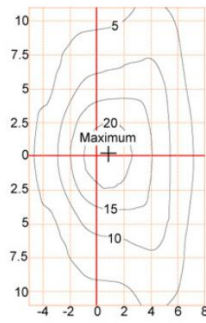

Complete Product Data

Code#	ST24001-60
Wattage	60w
Installation Type	Pole top
Dimension	Φ 555*H602mm
Cutout	/
IP Rating	IP65
Luminous Flux	7500lm
Beam Angle	/
Working Temperature	-25°C ~55°C
Certificates	/
Warranty	3 Years
Packing Size	/

Material&Housing Data

Housing Color	RAL9005, RAL7015
Reflector Color	/
Housing Material	Die-cast Alumininum + Tempered glass

Photometric Data

LED chip brand	Cree/ Osram /Bridgelux/ Epistar etc.
Chip Type	SMD
Color Temperature	2700K, 3000K, 4000K, 6000K
CRI	>80
Life time	>50000Hrs
Lumens efficacy	100-120lm/w

Dimensions & Polar Diagram

TYPE A

TYPE B

TYPE C

SHENZHEN VIVISOMA CO.,LIMITED

ADD: Office3A09,4# ShenLong West Lane, Longtian Street, PingShan District, Shenzhen, China.

sales@vivisomaled.com

www.vivisomaled.com