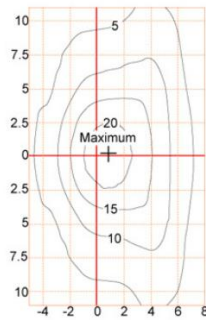

Complete Product Data

Code#	ST24001-55
Wattage	55w
Installation Type	Pole top
Dimension	Φ 555*H602mm
Cutout	/
IP Rating	IP65
Luminous Flux	6875lm
Beam Angle	/
Working Temperature	-25°C ~55°C
Certificates	/
Warranty	3 Years
Packing Size	/

Material&Housing Data

Housing Color	RAL9005, RAL7015
Reflector Color	/
Housing Material	Die-cast Alumininum + Tempered glass

Photometric Data

LED chip brand	Cree/ Osram /Bridgelux/ Epistar etc.
Chip Type	SMD
Color Temperature	2700K, 3000K, 4000K, 6000K
CRI	>80
Life time	>50000Hrs
Lumens efficacy	100-120lm/w

Dimensions & Polar Diagram

TYPE A

TYPE B

TYPE C

SHENZHEN VIVISOMA CO.,LIMITED

ADD: Office3A09,4# ShenLong West Lane, Longtian Street, PingShan District, Shenzhen, China.

sales@vivisomaled.com

www.vivisomaled.com