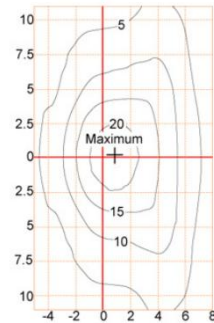

Complete Product Data

Code#	ST24001-55
Wattage	55w
Installation Type	Pole top
Dimension	Φ 555*H602mm
Cutout	/
IP Rating	IP65
Luminous Flux	6875lm
Beam Angle	/
Working Temperature	-25°C ~55°C
Certificates	/
Warranty	3 Years
Packing Size	/

Material&Housing Data

Housing Color	RAL9005, RAL7015
Reflector Color	/
Housing Material	Die-cast Alumininum + Tempered glass

Photometric Data

LED chip brand	Cree/ Osram /Bridgelux/ Epistar etc.
Chip Type	SMD
Color Temperature	2700K, 3000K, 4000K, 6000K
CRI	>80
Life time	>50000Hrs
Lumens efficacy	100-120lm/w

Dimensions & Polar Diagram

TYPE A

TYPE B

TYPE C

SHENZHEN VIVISOMA CO.,LIMITED

ADD: Office3A09,4# ShenLong West Lane, Longtian Street, PingShan District, Shenzhen, China.

sales@vivisomaled.com

www.vivisomaled.com