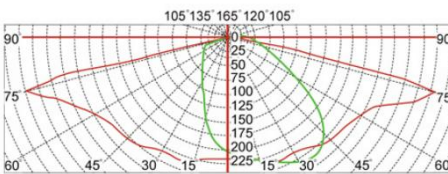

Complete Product Data

Code#	ST24001-55
Wattage	55w
Installation Type	Pole top
Dimension	Φ 555*H602mm
Cutout	/
IP Rating	IP65
Luminous Flux	6875lm
Beam Angle	/
Working Temperature	-25°C ~55°C
Certificates	/
Warranty	3 Years
Packing Size	/

Material&Housing Data

Housing Color	RAL9005, RAL7015
Reflector Color	/
Housing Material	Die-cast Alumininum + Tempered glass

Photometric Data

LED chip brand	Cree/ Osram /Bridgelux/ Epistar etc.
Chip Type	SMD
Color Temperature	2700K, 3000K, 4000K, 6000K
CRI	>80
Life time	>50000Hrs
Lumens efficacy	100-120lm/w

Dimensions & Polar Diagram

TYPE A

TYPE B

TYPE C

SHENZHEN VIVISOMA CO.,LIMITED

ADD: Office3A09,4# ShenLong West Lane, Longtian Street, PingShan District, Shenzhen, China.

sales@vivisomaled.com

www.vivisomaled.com