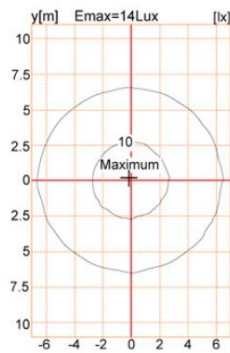

Complete Product Data

Code#	ST24001-55
Wattage	55w
Installation Type	Pole top
Dimension	Φ 555*H602mm
Cutout	/
IP Rating	IP65
Luminous Flux	6875lm
Beam Angle	/
Working Temperature	-25°C ~55°C
Certificates	/
Warranty	3 Years
Packing Size	/

Dimensions & Polar Diagram

TYPE A

TYPE B

TYPE C

SHENZHEN VIVISOMA CO.,LIMITED

ADD: Office3A09,4# ShenLong West Lane, Longtian Street, PingShan District, Shenzhen, China.

sales@vivisomaled.com

www.vivisomaled.com