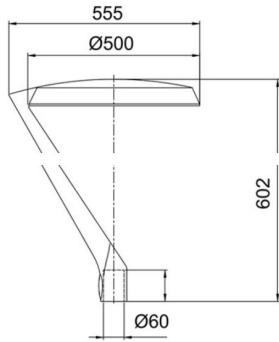

Complete Product Data

Code#	ST24001-55
Wattage	55w
Installation Type	Pole top
Dimension	Φ 555*H602mm
Cutout	/
IP Rating	IP65
Luminous Flux	6875lm
Beam Angle	/
Working Temperature	-25°C ~55°C
Certificates	/
Warranty	3 Years
Packing Size	/

Dimensions & Polar Diagram

TYPE A

TYPE B

TYPE C

SHENZHEN VIVISOMA CO.,LIMITED

ADD: Office3A09,4# ShenLong West Lane, Longtian Street, PingShan District, Shenzhen, China.

sales@vivisomaled.com

www.vivisomaled.com