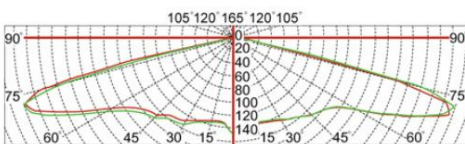

Dimensions & Polar Diagram

TYPE A

TYPE B

TYPE C

SHENZHEN VIVISOMA CO.,LIMITED

ADD: Office3A09,4# ShenLong West Lane, Longtian Street, PingShan District, Shenzhen, China.

sales@vivisomaled.com

www.vivisomaled.com