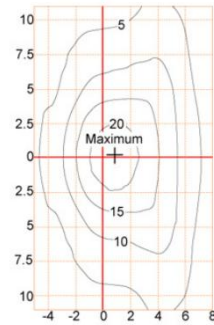

Complete Product Data

Code#	ST24001-30
Wattage	30w
Installation Type	Pole top
Dimension	Φ 555*H602mm
Cutout	/
IP Rating	IP65
Luminous Flux	3750lm
Beam Angle	/
Working Temperature	-25°C ~55°C
Certificates	/
Warranty	3 Years
Packing Size	/

Dimensions & Polar Diagram

TYPE A

TYPE B

TYPE C

SHENZHEN VIVISOMA CO.,LIMITED

ADD: Office3A09,4# ShenLong West Lane, Longtian Street, PingShan District, Shenzhen, China.

sales@vivisomaled.com

www.vivisomaled.com