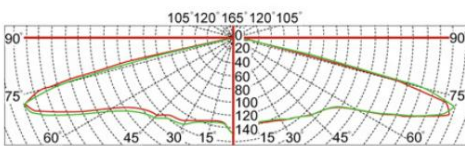

Dimensions & Polar Diagram

TYPE A

TYPE B

TYPE C

SHENZHEN VIVISOMA CO.,LIMITED

ADD: Office3A09,4# ShenLong West Lane, Longtian Street, PingShan District, Shenzhen, China.

sales@vivisomaled.com

www.vivisomaled.com