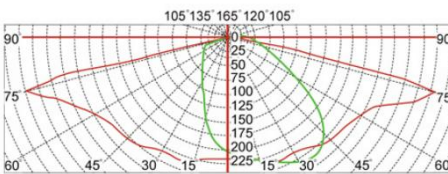

Complete Product Data

Code#	ST24001-30
Wattage	30w
Installation Type	Pole top
Dimension	Φ 555*H602mm
Cutout	/
IP Rating	IP65
Luminous Flux	3750lm
Beam Angle	/
Working Temperature	-25°C ~55°C
Certificates	/
Warranty	3 Years
Packing Size	/

Material&Housing Data

Housing Color	RAL9005, RAL7015
Reflector Color	/
Housing Material	Die-cast Alumininum + Tempered glass

Photometric Data

LED chip brand	Cree/ Osram /Bridgelux/ Epistar etc.
Chip Type	SMD
Color Temperature	2700K, 3000K, 4000K, 6000K
CRI	>80
Life time	>50000Hrs
Lumens efficacy	100-120lm/w

Dimensions & Polar Diagram

TYPE A

TYPE B

TYPE C

SHENZHEN VIVISOMA CO.,LIMITED

ADD: Office3A09,4# ShenLong West Lane, Longtian Street, PingShan District, Shenzhen, China.

sales@vivisomaled.com

www.vivisomaled.com