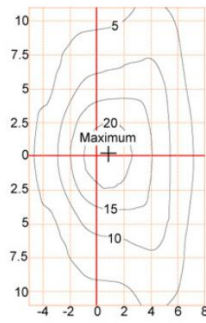

Complete Product Data

Code#	ST24001-30
Wattage	30w
Installation Type	Pole top
Dimension	Φ 555*H602mm
Cutout	/
IP Rating	IP65
Luminous Flux	3750lm
Beam Angle	/
Working Temperature	-25°C ~55°C
Certificates	/
Warranty	3 Years
Packing Size	/

Material&Housing Data

Housing Color	RAL9005, RAL7015
Reflector Color	/
Housing Material	Die-cast Alumininum + Tempered glass

Photometric Data

LED chip brand	Cree/ Osram /Bridgelux/ Epistar etc.
Chip Type	SMD
Color Temperature	2700K, 3000K, 4000K, 6000K
CRI	>80
Life time	>50000Hrs
Lumens efficacy	100-120lm/w

Dimensions & Polar Diagram

TYPE A

TYPE B

TYPE C

SHENZHEN VIVISOMA CO.,LIMITED

ADD: Office3A09,4# ShenLong West Lane, Longtian Street, PingShan District, Shenzhen, China.

sales@vivisomaled.com

www.vivisomaled.com