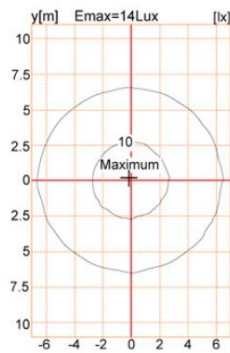

Complete Product Data

Code#	ST24001-30
Wattage	30w
Installation Type	Pole top
Dimension	Φ 555*H602mm
Cutout	/
IP Rating	IP65
Luminous Flux	3750lm
Beam Angle	/
Working Temperature	-25°C ~55°C
Certificates	/
Warranty	3 Years
Packing Size	/

Dimensions & Polar Diagram

TYPE A

TYPE B

TYPE C

SHENZHEN VIVISOMA CO.,LIMITED

ADD: Office3A09,4# ShenLong West Lane, Longtian Street, PingShan District, Shenzhen, China.

sales@vivisomaled.com

www.vivisomaled.com