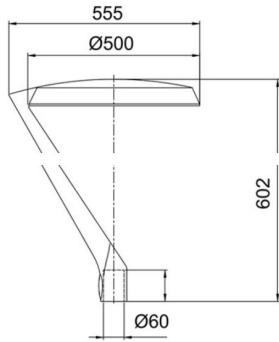

Complete Product Data

Code#	ST24001-30
Wattage	30w
Installation Type	Pole top
Dimension	Φ 555*H602mm
Cutout	/
IP Rating	IP65
Luminous Flux	3750lm
Beam Angle	/
Working Temperature	-25°C ~55°C
Certificates	/
Warranty	3 Years
Packing Size	/

Dimensions & Polar Diagram

TYPE A

TYPE B

TYPE C

SHENZHEN VIVISOMA CO.,LIMITED

ADD: Office3A09,4# ShenLong West Lane, Longtian Street, PingShan District, Shenzhen, China.

sales@vivisomaled.com

www.vivisomaled.com