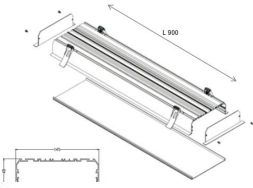

Dimensions&Installation

PLEASE FIND A QUALIFIED ELECTRICIAN FOR INSTALLATION. Please read the instructions before you install and use the downlight.

1. Make sure the power is turned off in which you are installing the products.
2. Cut ceiling opening to dimensions specified. (Fig 1)
3. Connect the input terminal to the main power supply. (Fig 2)
4. Pull the spring brackets upward. (Fig 3)
5. Hold the spring brackets upward and fix the fixture into the ceiling hole. (Fig 4)
6. Restore power at the source and the installation is complete.