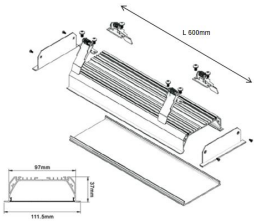

Dimensions&Installation

PLEASE FIND A QUALIFIED ELECTRICIAN FOR INSTALLATION. Please read the instructions before you install and use the downlight.

1. Make sure the power is turned off in which you are installing the products.
2. Cut ceiling opening to dimensions specified. (Fig 1)
3. Connect the input terminal to the main power supply. (Fig 2)
4. Pull the spring brackets upward. (Fig 3)
5. Hold the spring brackets upward and fix the fixture into the ceiling hole. (Fig 4)
6. Restore power at the source and the installation is complete.