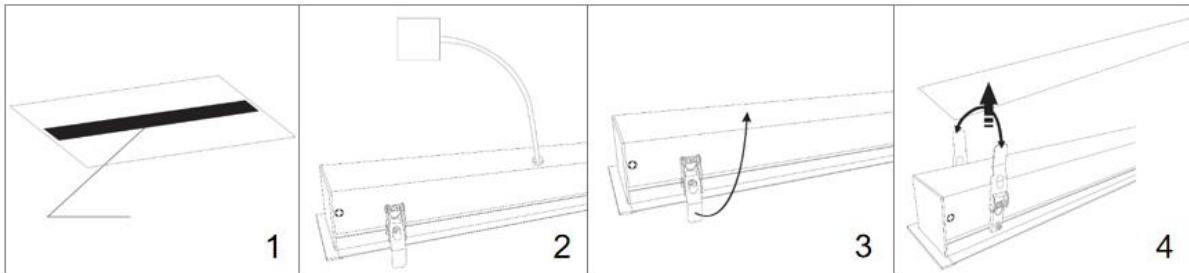

Dimensions&Installation

PLEASE FIND A QUALIFIED ELECTRICIAN FOR INSTALLATION. Please read the instructions before you install and use the downlight.

1. Make sure the power is turned off in which you are installing the products.
2. Cut ceiling opening to dimensions specified. (Fig 1)
3. Connect the input terminal to the main power supply. (Fig 2)
4. Pull the spring brackets upward. (Fig 3)
5. Hold the spring brackets upward and fix the fixture into the ceiling hole. (Fig 4)
6. Restore power at the source and the installation is complete.