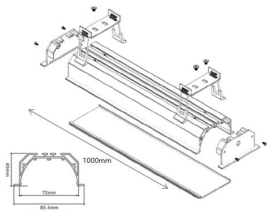

Dimensions&Installation

PLEASE FIND A QUALIFIED ELECTRICIAN FOR INSTALLATION. Please read the instructions before you install and use the downlight.

1. Make sure the power is turned off in which you are installing the products.
2. Cut ceiling opening to dimensions specified. (Fig 1)
3. Connect the input terminal to the main power supply. (Fig 2)
4. Pull the spring brackets upward. (Fig 3)
5. Hold the spring brackets upward and fix the fixture into the ceiling hole. (Fig 4)
6. Restore power at the source and the installation is complete.