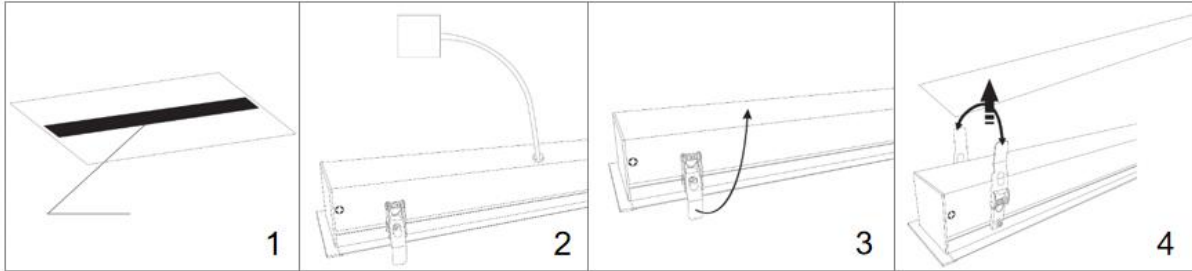

Dimensions&Installation

PLEASE FIND A QUALIFIED ELECTRICIAN FOR INSTALLATION. Please read the instructions before you install and use the downlight.

1. Make sure the power is turned off in which you are installing the products.
2. Cut ceiling opening to dimensions specified. (Fig 1)
3. Connect the input terminal to the main power supply. (Fig 2)
4. Pull the spring brackets upward. (Fig 3)
5. Hold the spring brackets upward and fix the fixture into the ceiling hole. (Fig 4)
6. Restore power at the source and the installation is complete.