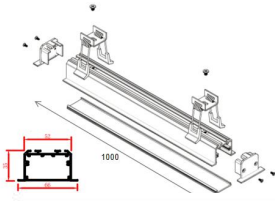

Dimensions&Installation

PLEASE FIND A QUALIFIED ELECTRICIAN FOR INSTALLATION. Please read the instructions before you install and use the downlight.

1. Make sure the power is turned off in which you are installing the products.
2. Cut ceiling opening to dimensions specified. (Fig 1)
3. Connect the input terminal to the main power supply. (Fig 2)
4. Pull the spring brackets upward. (Fig 3)
5. Hold the spring brackets upward and fix the fixture into the ceiling hole. (Fig 4)
6. Restore power at the source and the installation is complete.