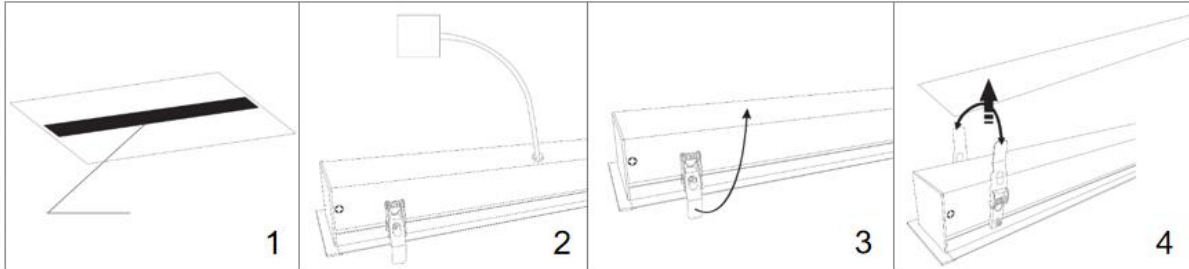

Dimensions&Installation

PLEASE FIND A QUALIFIED ELECTRICIAN FOR INSTALLATION. Please read the instructions before you install and use the downlight.

1. Make sure the power is turned off in which you are installing the products.
2. Cut ceiling opening to dimensions specified. (Fig 1)
3. Connect the input terminal to the main power supply. (Fig 2)
4. Pull the spring brackets upward. (Fig 3)
5. Hold the spring brackets upward and fix the fixture into the ceiling hole. (Fig 4)
6. Restore power at the source and the installation is complete.