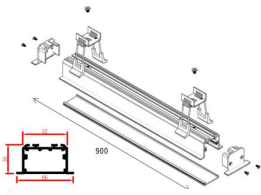

Dimensions&Installation

PLEASE FIND A QUALIFIED ELECTRICIAN FOR INSTALLATION. Please read the instructions before you install and use the downlight.

1. Make sure the power is turned off in which you are installing the products.
2. Cut ceiling opening to dimensions specified. (Fig 1)
3. Connect the input terminal to the main power supply. (Fig 2)
4. Pull the spring brackets upward. (Fig 3)
5. Hold the spring brackets upward and fix the fixture into the ceiling hole. (Fig 4)
6. Restore power at the source and the installation is complete.