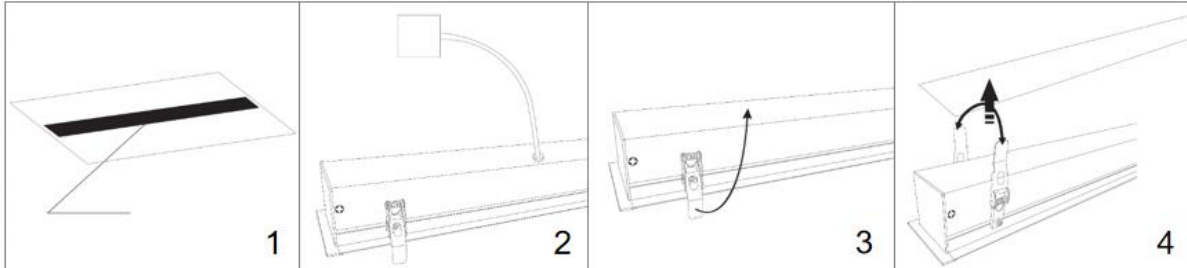

Dimensions&Installation

PLEASE FIND A QUALIFIED ELECTRICIAN FOR INSTALLATION. Please read the instructions before you install and use the downlight.

1. Make sure the power is turned off in which you are installing the products.
2. Cut ceiling opening to dimensions specified. (Fig 1)
3. Connect the input terminal to the main power supply. (Fig 2)
4. Pull the spring brackets upward. (Fig 3)
5. Hold the spring brackets upward and fix the fixture into the ceiling hole. (Fig 4)
6. Restore power at the source and the installation is complete.