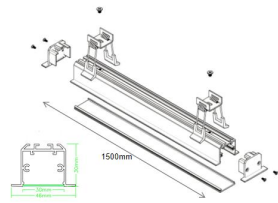

Dimensions&Installation

PLEASE FIND A QUALIFIED ELECTRICIAN FOR INSTALLATION. Please read the instructions before you install and use the downlight.

1. Make sure the power is turned off in which you are installing the products.
2. Cut ceiling opening to dimensions specified. (Fig 1)
3. Connect the input terminal to the main power supply. (Fig 2)
4. Pull the spring brackets upward. (Fig 3)
5. Hold the spring brackets upward and fix the fixture into the ceiling hole. (Fig 4)
6. Restore power at the source and the installation is complete.