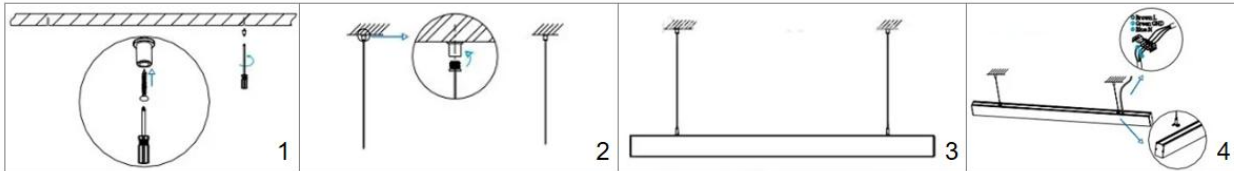

Dimensions&Installation

PLEASE FIND A QUALIFIED ELECTRICIAN FOR INSTALLATION. Please read the instructions before you install and use the downlight.

1. Make sure the power is turned off in which you are installing the products.
2. Drill holes in the right place on the ceiling. (Fig 1)
3. Fix the accessories on the ceiling and install the sling. (Fig 2)
4. Adjust the length of the line according to actual needs. (Fig 3)
5. Connect the power cord through the junction box. (Fig 4)
6. Restore power at the source and the installation is complete.