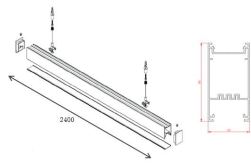

Dimensions&Installation

PLEASE FIND A QUALIFIED ELECTRICIAN FOR INSTALLATION. Please read the instructions before you install and use the downlight.

1. Make sure the power is turned off in which you are installing the products.
2. Drill holes in the right place on the ceiling. (Fig 1)
3. Fix the accessories on the ceiling and install the sling. (Fig 2)
4. Adjust the length of the line according to actual needs. (Fig 3)
5. Connect the power cord through the junction box. (Fig 4)
6. Restore power at the source and the installation is complete.