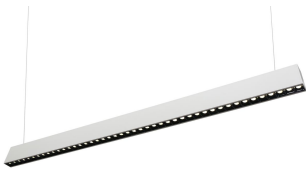

PRODUCT DATASHEET

LINEAR LIGHT | PENDANT LINEAR

Linear light |Pendant mounted linear light 40w|Square shape

Code# PL044086B-120

Areas of Application

- Gym
- Library
- Office
- Club
- Shops
- Living room, restaurant, residential interiors

Product Features

- High luminous efficacy, high CRI
- Energy savings of up to 90% compared to halogen lamp spotlights
- CCT optional and dimmable
- Die-cast aluminum housing, ensure excellent heat dissipation
- Uniform light output and good consistency
- Anti-Glare, without flicker
- Easy and quick installation

Complete Product Data

Code#	PL044086B-120
Wattage	40w
Installation Type	Suspended
Dimension	L1200mm*W40mm*H86mm
Cutout	/
IP Rating	IP20
Luminous Flux	3400lm
Beam Angle	/
Working Temperature	-25°C ~55°C
Certificates	/
Warranty	3 Years
Packing Size	/

Material&Housing Data

Housing Color	White/ Black
Reflector Color	White/ Black
Housing Material	Aluminum

Photometric Data

LED chip brand	Cree/ Osram /Bridgelux/ Epistar etc.
Chip Type	SMD
Color Temperature	2700K, 3000K, 4000K, 5000K, 6000K
CRI	>82
Life time	>50000Hrs
Lumens efficacy	100-120lm/w