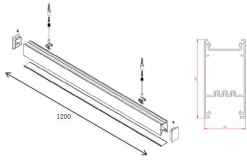

Dimensions&Installation

PLEASE FIND A QUALIFIED ELECTRICIAN FOR INSTALLATION. Please read the instructions before you install and use the downlight.

1. Make sure the power is turned off in which you are installing the products.
2. Drill holes in the right place on the ceiling. (Fig 1)
3. Fix the accessories on the ceiling and install the sling. (Fig 2)
4. Adjust the length of the line according to actual needs. (Fig 3)
5. Connect the power cord through the junction box. (Fig 4)
6. Restore power at the source and the installation is complete.