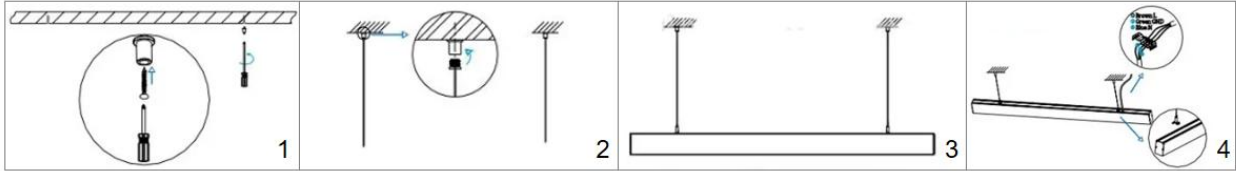

Dimensions&Installation

PLEASE FIND A QUALIFIED ELECTRICIAN FOR INSTALLATION. Please read the instructions before you install and use the downlight.

1. Make sure the power is turned off in which you are installing the products.
2. Drill holes in the right place on the ceiling. (Fig 1)
3. Fix the accessories on the ceiling and install the sling. (Fig 2)
4. Adjust the length of the line according to actual needs. (Fig 3)
5. Connect the power cord through the junction box. (Fig 4)
6. Restore power at the source and the installation is complete.