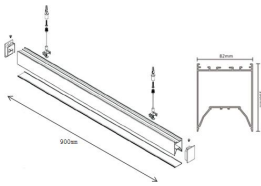

Dimensions&Installation

PLEASE FIND A QUALIFIED ELECTRICIAN FOR INSTALLATION. Please read the instructions before you install and use the downlight.

1. Make sure the power is turned off in which you are installing the products.
2. Drill holes in the right place on the ceiling. (Fig 1)
3. Fix the accessories on the ceiling and install the sling. (Fig 2)
4. Adjust the length of the line according to actual needs. (Fig 3)
5. Connect the power cord through the junction box. (Fig 4)
6. Restore power at the source and the installation is complete.