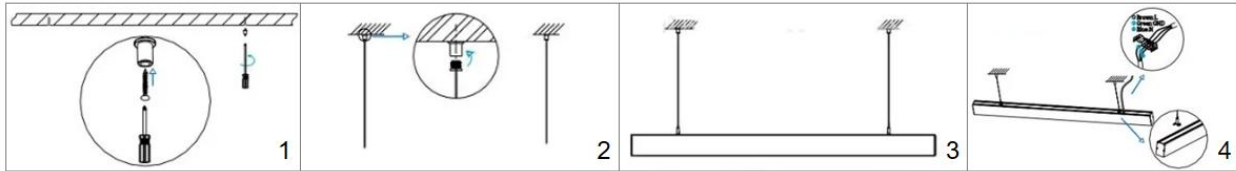

Dimensions&Installation

PLEASE FIND A QUALIFIED ELECTRICIAN FOR INSTALLATION. Please read the instructions before you install and use the downlight.

1. Make sure the power is turned off in which you are installing the products.
2. Drill holes in the right place on the ceiling. (Fig 1)
3. Fix the accessories on the ceiling and install the sling. (Fig 2)
4. Adjust the length of the line according to actual needs. (Fig 3)
5. Connect the power cord through the junction box. (Fig 4)
6. Restore power at the source and the installation is complete.