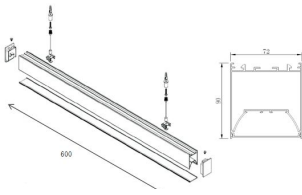

Dimensions&Installation

PLEASE FIND A QUALIFIED ELECTRICIAN FOR INSTALLATION. Please read the instructions before you install and use the downlight.

1. Make sure the power is turned off in which you are installing the products.
2. Drill holes in the right place on the ceiling. (Fig 1)
3. Fix the accessories on the ceiling and install the sling. (Fig 2)
4. Adjust the length of the line according to actual needs. (Fig 3)
5. Connect the power cord through the junction box. (Fig 4)
6. Restore power at the source and the installation is complete.