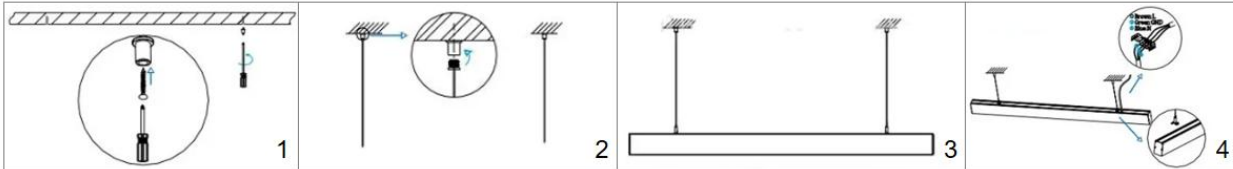

Dimensions&Installation

PLEASE FIND A QUALIFIED ELECTRICIAN FOR INSTALLATION. Please read the instructions before you install and use the downlight.

1. Make sure the power is turned off in which you are installing the products.
2. Drill holes in the right place on the ceiling. (Fig 1)
3. Fix the accessories on the ceiling and install the sling. (Fig 2)
4. Adjust the length of the line according to actual needs. (Fig 3)
5. Connect the power cord through the junction box. (Fig 4)
6. Restore power at the source and the installation is complete.