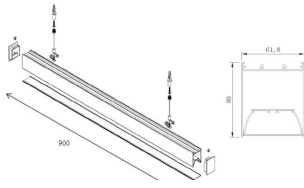

Dimensions&Installation

PLEASE FIND A QUALIFIED ELECTRICIAN FOR INSTALLATION. Please read the instructions before you install and use the downlight.

1. Make sure the power is turned off in which you are installing the products.
2. Drill holes in the right place on the ceiling. (Fig 1)
3. Fix the accessories on the ceiling and install the sling. (Fig 2)
4. Adjust the length of the line according to actual needs. (Fig 3)
5. Connect the power cord through the junction box. (Fig 4)
6. Restore power at the source and the installation is complete.