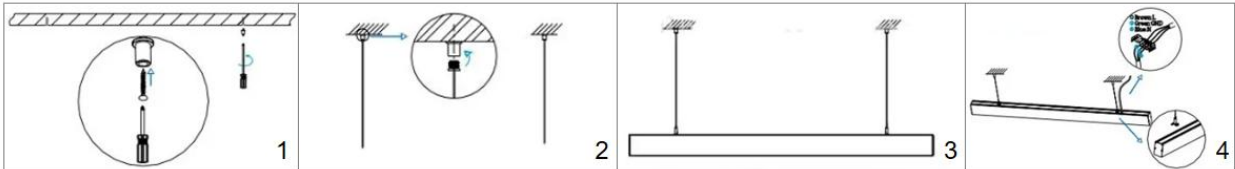

Dimensions&Installation

PLEASE FIND A QUALIFIED ELECTRICIAN FOR INSTALLATION. Please read the instructions before you install and use the downlight.

1. Make sure the power is turned off in which you are installing the products.
2. Drill holes in the right place on the ceiling. (Fig 1)
3. Fix the accessories on the ceiling and install the sling. (Fig 2)
4. Adjust the length of the line according to actual needs. (Fig 3)
5. Connect the power cord through the junction box. (Fig 4)
6. Restore power at the source and the installation is complete.