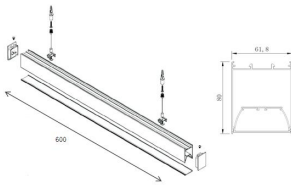

Dimensions&Installation

PLEASE FIND A QUALIFIED ELECTRICIAN FOR INSTALLATION. Please read the instructions before you install and use the downlight.

1. Make sure the power is turned off in which you are installing the products.
2. Drill holes in the right place on the ceiling. (Fig 1)
3. Fix the accessories on the ceiling and install the sling. (Fig 2)
4. Adjust the length of the line according to actual needs. (Fig 3)
5. Connect the power cord through the junction box. (Fig 4)
6. Restore power at the source and the installation is complete.