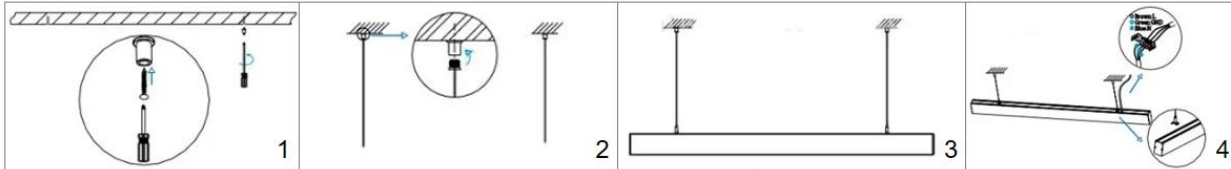

Dimensions&Installation

PLEASE FIND A QUALIFIED ELECTRICIAN FOR INSTALLATION. Please read the instructions before you install and use the downlight.

1. Make sure the power is turned off in which you are installing the products.
2. Drill holes in the right place on the ceiling. (Fig 1)
3. Fix the accessories on the ceiling and install the sling. (Fig 2)
4. Adjust the length of the line according to actual needs. (Fig 3)
5. Connect the power cord through the junction box. (Fig 4)
6. Restore power at the source and the installation is complete.