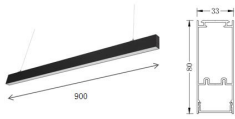

Dimensions&Installation

PLEASE FIND A QUALIFIED ELECTRICIAN FOR INSTALLATION. Please read the instructions before you install and use the downlight.

1. Make sure the power is turned off in which you are installing the products.
2. Drill holes in the right place on the ceiling. (Fig 1)
3. Fix the accessories on the ceiling and install the sling. (Fig 2)
4. Adjust the length of the line according to actual needs. (Fig 3)
5. Connect the power cord through the junction box. (Fig 4)
6. Restore power at the source and the installation is complete.