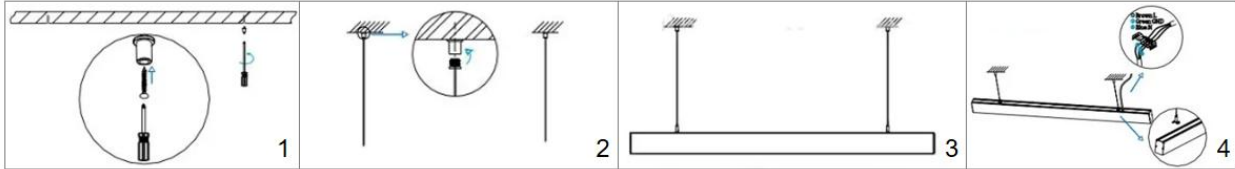

Dimensions&Installation

PLEASE FIND A QUALIFIED ELECTRICIAN FOR INSTALLATION. Please read the instructions before you install and use the downlight.

1. Make sure the power is turned off in which you are installing the products.
2. Drill holes in the right place on the ceiling. (Fig 1)
3. Fix the accessories on the ceiling and install the sling. (Fig 2)
4. Adjust the length of the line according to actual needs. (Fig 3)
5. Connect the power cord through the junction box. (Fig 4)
6. Restore power at the source and the installation is complete.